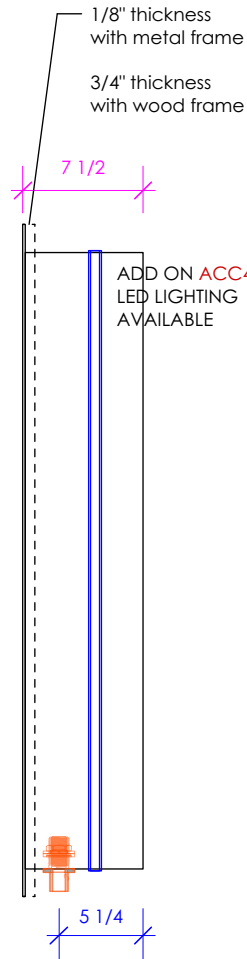

### FEATURES:

- WALL MOUNT CABINET
- LEFT HINGED TOUCH LATCH DOOR WITH LOCK
- ELECTRICAL STRIP MADE FOR FLEXIBLE CONDUIT CONNECTION INSIDE
- MADE TO BE USED WITH
  - EX14 (ELECTRONIC FAUCET)
  - EX33 (ELECTRONIC SOAP DISPENSER)
  - EX42-W2 (ELECTRONIC HAND DRYER)
- SOLD SEPARATELY
- ADD ON ACC4 LED LIGHTING AVAILABLE
- RECOMMENDED USE WITH KBT-ADA-[ ] [ ] S VANITIES
- MOUNTING: FRENCH CLEAT (INCLUDED)  
(SEE FURNITURE MANUAL)
- PROUDLY HANDMADE IN THE USA
- MANUFACTURED WITH LOW VOC FINISHES AND WOOD FROM RENEWABLE FORESTS