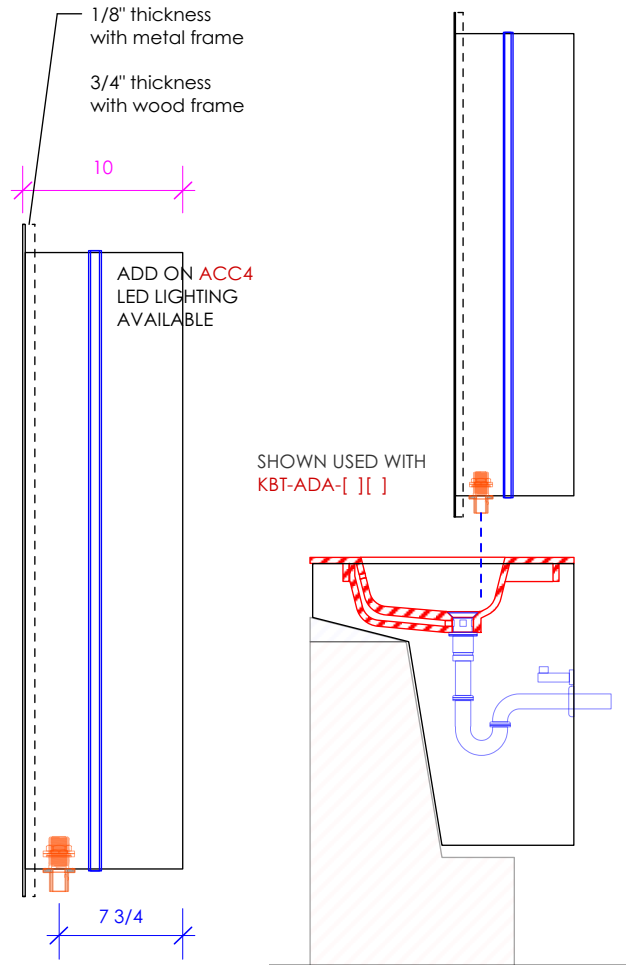

LACAVA

ZOOM

ZOM-MED-B22L

FEATURES:

- WALL MOUNT CABINET
- LEFT HINGED TOUCH LATCH DOOR WITH LOCK
- ELECTRICAL STRIP MADE FOR FLEXIBLE CONDUIT CONNECTION INSIDE
- MADE TO BE USED WITH
  - EX14 (ELECTRONIC FAUCET)
  - EX33 (ELECTRONIC SOAP DISPENSER)
  - EX42-W2 (ELECTRONIC HAND DRYER)
- SOLD SEPARATELY
- ADD ON ACC4 LED LIGHTING AVAILABLE
- RECOMMENDED USE WITH KBT-ADA-[ ] [ ] VANITIES
- MOUNTING: FRENCH CLEAT (INCLUDED)
  (SEE FURNITURE MANUAL)
- PROUDLY HANDMADE IN THE USA
- MANUFACTURED WITH LOW VOC FINISHES AND WOOD FROM RENEWABLE FORESTS

FINISHES:

WOOD:

STANDARD:

02 - NATURAL CHERRY
07 - NATURAL WALNUT
24 - CLASSIC WALNUT
20 - ASH GRAY
06 - WENGE
33 - AFRICAN MAHOGANY

PREMIUM:

22 - GRAY ZEBRA
31 - WHITE OAK
27 - RUSTIC
47 - SMOKY WALNUT

LUXURY:

37 - WEATHERED OAK
52 - SILVER OAK
50 - HORIZON BLUE

46 - DRIFTWOOD
NEW TERRA ONLY

85 - GLOSS WHITE
88 - GLOSS ARDESIA
84 - GLOSS TAUPE
86 - GLOSS BLACK
82 - GLOSS OLIVE GREEN

08T1 - WHITE W/ TEXTURE
35T1 - ARDESIA W/ TEXTURE
54T1 - TAUPE W/ TEXTURE
16T1 - BLACK W/ TEXTURE
82T1 - OLIVE GREEN W/TEXTURE

COUNTERTOP:

STONE:

WH - BIANCO
LN - LINAC
SL - ATHENS

QUARTZ:

PR - PURO
AH - ASH

SOLID SURFACE:

M - SATIN WHITE
G - POLISHED WHITE
R - MARMO
V - LAVA
D - OBSIDIAN

CONCRETE:

SND - SAND
SLT - SLATE
TER - TERRACOTTA
CHL - CHARCOAL
SUN - SUN
CLY - CLAY
LIL - LILAC
MOS - MOSS

METALS:

METAL:

21 - BRUSHED STAINLESS STEEL
10 - POLISHED STAINLESS STEEL

44 - MATTE BLACK
MW - MATTE WHITE
BPW - BRASS POWDER COAT

CABINET BODY IN MATTE WHITE WHEN ORDERED WITH METAL FRAME

LACAVA reserves the right to revise any dimension or information on this sheet without notice. Dimensions are nominal and may vary within an industry accepted tolerance of 1/4". Cabinets with 'vanity top' sinks are made to the matching sink and dimensions may vary. LACAVA is not responsible for any cutouts, countertops, or furniture made without the actual product or template. Differences in color, grain, appearance, and texture are inherent in all natural woodwork and should be expected. Variances in these qualities are not deemed manufacturing defects and will not be accepted as valid reasons for return or exchanges. Plumbing specifications are only a guideline and may need alteration based on application.

6630 WEST WRIGHTWOOD
CHICAGO, IL 60707

PH: 773-637-9600
FAX: 773-637-9601

LACAVA.COM
INFO@LACAVA.COM