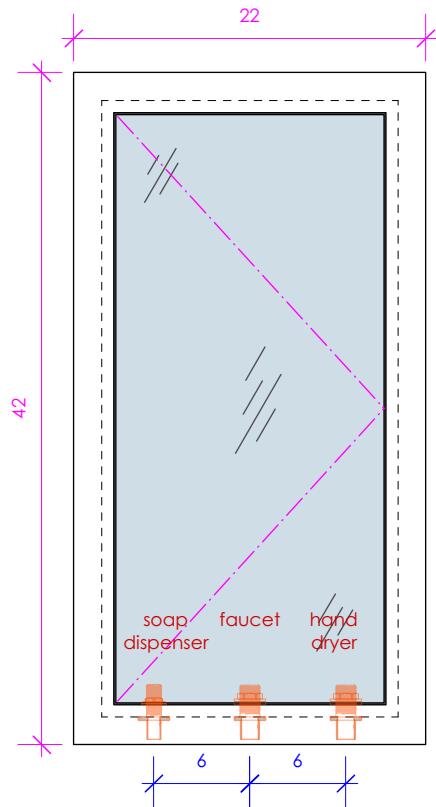

LACAVA

ZOOM

ZOM-MED-B22L

FEATURES:

- WALL MOUNT CABINET
- LEFT HINGED TOUCH LATCH DOOR WITH LOCK
- ELECTRICAL STRIP MADE FOR FLEXIBLE CONDUIT CONNECTION INSIDE
- MADE TO BE USED WITH
  - EX14 (ELECTRONIC FAUCET)
  - EX33 (ELECTRONIC SOAP DISPENSER)
  - EX42-W2 (ELECTRONIC HAND DRYER)
- SOLD SEPARATELY
- ADD ON ACC4 LED LIGHTING AVAILABLE
- RECOMMENDED USE WITH KBT-ADA-[ ] [ ] VANITIES
- MOUNTING: FRENCH CLEAT (INCLUDED)
  (SEE FURNITURE MANUAL)
- PROUDLY HANDMADE IN THE USA
- MANUFACTURED WITH LOW VOC FINISHES AND WOOD FROM RENEWABLE FORESTS

FINISHES:

WOOD:

STANDARD:

02 - NATURAL CHERRY
07 - NATURAL WALNUT
24 - CLASSIC WALNUT
20 - ASH GRAY
06 - WENGE
33 - AFRICAN MAHOGANY

PREMIUM:

22 - GRAY ZEBRA
31 - WHITE OAK
27 - RUSTIC
47 - SMOKY WALNUT

LUXURY:

37 - WEATHERED OAK
52 - SILVER OAK
50 - HORIZON BLUE

46 - DRIFTWOOD
NEW TERRA ONLY

85 - GLOSS WHITE
88 - GLOSS ARDESIA
84 - GLOSS TAUPE
86 - GLOSS BLACK
82 - GLOSS OLIVE GREEN

08T1 - WHITE W/ TEXTURE
35T1 - ARDESIA W/ TEXTURE
54T1 - TAUPE W/ TEXTURE
16T1 - BLACK W/ TEXTURE
82T1 - OLIVE GREEN W/TEXTURE

COUNTERTOP:

STONE:

WH - BIANCO
LN - LINAC
SL - ATHENS

QUARTZ:

PR - PURO
AH - ASH

SOLID SURFACE:

M - SATIN WHITE
G - POLISHED WHITE
R - MARMO
V - LAVA
D - OBSIDIAN

CONCRETE:

SND - SAND
SLT - SLATE
TER - TERRACOTTA
CHL - CHARCOAL
SUN - SUN
CLY - CLAY
LIL - LILAC
MOS - MOSS

METALS:

METAL:

21 - BRUSHED STAINLESS STEEL
10 - POLISHED STAINLESS STEEL

44 - MATTE BLACK
MW - MATTE WHITE
BPW - BRASS POWDER COAT

CABINET BODY IN MATTE WHITE WHEN ORDERED WITH METAL FRAME

LACAVA reserves the right to revise any dimension or information on this sheet without notice. Dimensions are nominal and may vary within an industry accepted tolerance of 1/4". Cabinets with 'vanity top' sinks are made to the matching sink and dimensions may vary. LACAVA is not responsible for any cutouts, countertops, or furniture made without the actual product or template. Differences in color, grain, appearance, and texture are inherent in all natural woodwork and should be expected. Variances in these qualities are not deemed manufacturing defects and will not be accepted as valid reasons for return or exchanges. Plumbing specifications are only a guideline and may need alteration based on application.

6630 WEST WRIGHTWOOD
CHICAGO, IL 60707

PH: 773-637-9600
FAX: 773-637-9601

LACAVA.COM
INFO@LACAVA.COM