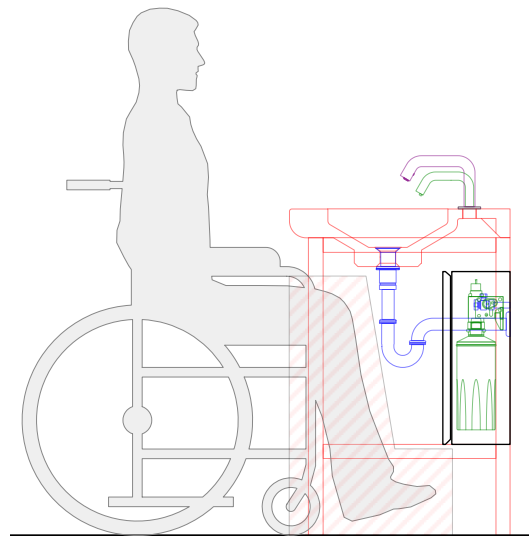

# LACAVA

**ZOOM**  
ZM26-7018

**EXAMPLE  
INSTALLATION**

## FEATURES:

- WALL MOUNT CABINET
- CAN BE ADA COMPLIANT WHEN INSTALLED CORRECTLY
- USED TO CONCEAL COMPONENTS FROM ELECTRONIC FIXTURES
- TWO SWING DOORS WITH SOFT-CLOSE HINGES
- FINGERPULL OPENINGS
- MOUNTING: FULL WOOD BACKING  
(SEE FURNITURE MANUAL)
- PROUDLY HANDMADE IN THE USA
- MANUFACTURED WITH LOW VOC FINISHES AND WOOD FROM RENEWABLE FORESTS