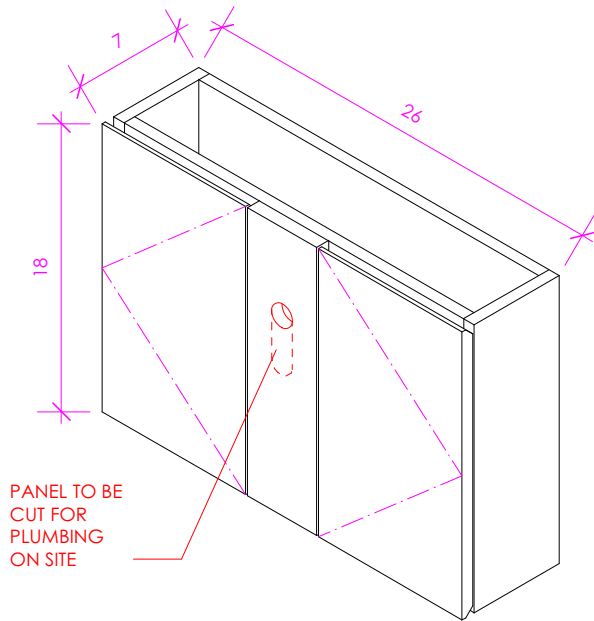

LACAVA

ZOOM
ZM26-7018