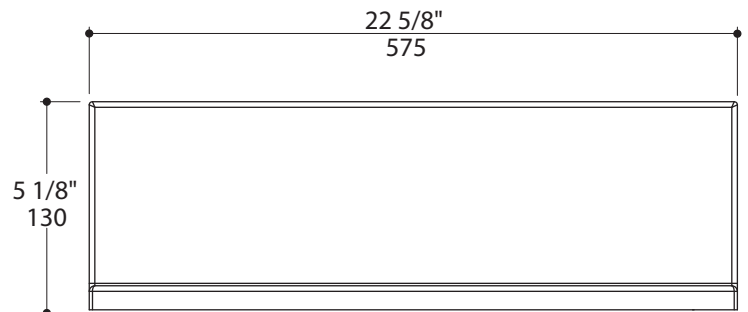

### Features:

---

- Wall-mount shelf
- Includes mounting hardware
- Stainless steel construction

### Finish Options:

---

- 21 - Brushed Stainless Steel
- 10 - Polished Stainless Steel
- 44 - Matte Black
- MW - Matte White
- BPW - Brass Powder Coated

LACAVA reserves the right to revise any dimension or information on this sheet without notice. Dimensions are nominal and may vary within an industry accepted tolerance of 1/4". Drawings provided herein are meant to give the user an idea of the product and are not made to scale. Location of plumbing is meant for reference, your specific application may vary.