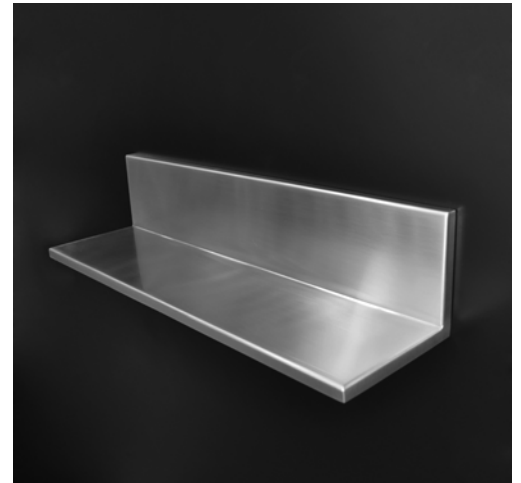

### Features:

---

- Wall-mount shelf
- Includes mounting hardware
- Stainless steel construction

### Finish Options:

---

- 21 - Brushed Stainless Steel
- 10 - Polished Stainless Steel
- 44 - Matte Black
- MW - Matte White
- BPW - Brass Powder Coated

LACAVA reserves the right to revise any dimension or information on this sheet without notice. Dimensions are nominal and may vary within an industry accepted tolerance of 1/4". Drawings provided herein are meant to give the user an idea of the product and are not made to scale. Location of plumbing is meant for reference, your specific application may vary.