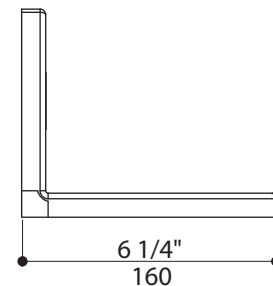

### Finish Options:

---

- 21 - Brushed Stainless Steel
- 10 - Polished Stainless Steel
- 44 - Matte Black
- MW - Matte White
- BPW - Brass Powder Coated

LACAVA reserves the right to revise any dimension or information on this sheet without notice. Dimensions are nominal and may vary within an industry accepted tolerance of 1/4". Drawings provided herein are meant to give the user an idea of the product and are not made to scale. Location of plumbing is meant for reference, your specific application may vary.