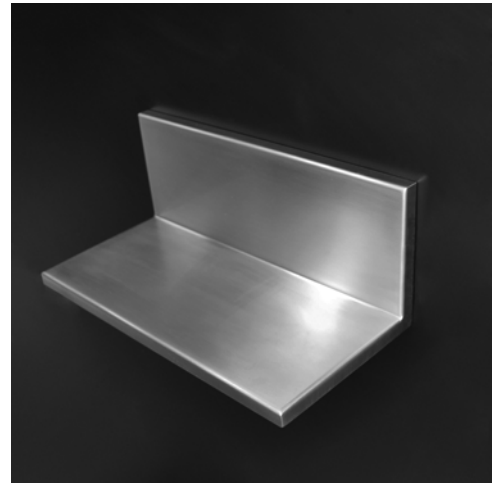

Features:

- Wall-mount shelf
- Includes mounting hardware
- Stainless steel construction

Finish Options:

- 21 - Brushed Stainless Steel
- 10 - Polished Stainless Steel
- 44 - Matte Black
- MW - Matte White
- BPW - Brass Powder Coated

LACAVA reserves the right to revise any dimension or information on this sheet without notice. Dimensions are nominal and may vary within an industry accepted tolerance of 1/4". Drawings provided herein are meant to give the user an idea of the product and are not made to scale. Location of plumbing is meant for reference, your specific application may vary.