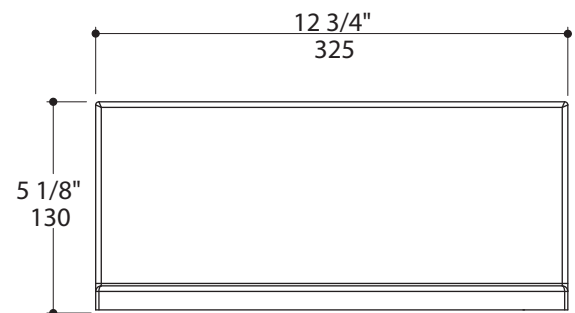

Features:

- Wall-mount shelf
- Includes mounting hardware
- Stainless steel construction

Finish Options:

- 21 - Brushed Stainless Steel
- 10 - Polished Stainless Steel
- 44 - Matte Black
- MW - Matte White
- BPW - Brass Powder Coated

LACAVA reserves the right to revise any dimension or information on this sheet without notice. Dimensions are nominal and may vary within an industry accepted tolerance of 1/4". Drawings provided herein are meant to give the user an idea of the product and are not made to scale. Location of plumbing is meant for reference, your specific application may vary.