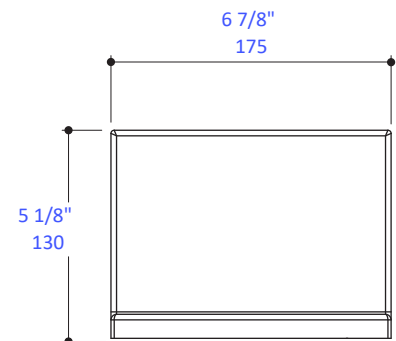

### Finish Options:

---

- 21 - Brushed Stainless Steel
- 10 - Polished Stainless Steel
- 44 - Matte Black
- MW - Matte White
- BPW - Brass Powder Coated

LACAVA reserves the right to revise any dimension or information on this sheet without notice. Dimensions are nominal and may vary within an industry accepted tolerance of 1/4". Drawings provided herein are meant to give the user an idea of the product and are not made to scale. Location of plumbing is meant for reference, your specific application may vary.