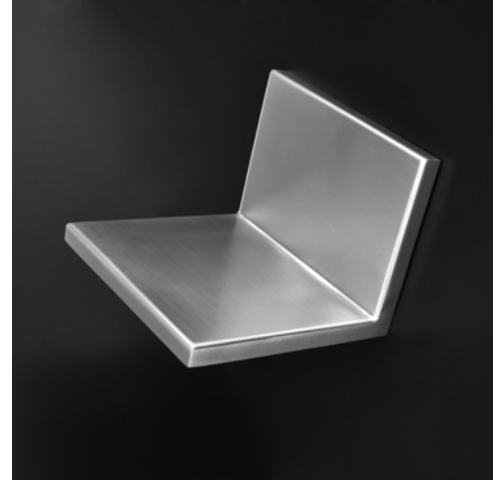

### Features:

---

- Wall-mount shelf
- Includes mounting hardware
- Stainless steel construction

### Finish Options:

---

- 21 - Brushed Stainless Steel
- 10 - Polished Stainless Steel
- 44 - Matte Black
- MW - Matte White
- BPW - Brass Powder Coated

LACAVA reserves the right to revise any dimension or information on this sheet without notice. Dimensions are nominal and may vary within an industry accepted tolerance of 1/4". Drawings provided herein are meant to give the user an idea of the product and are not made to scale. Location of plumbing is meant for reference, your specific application may vary.