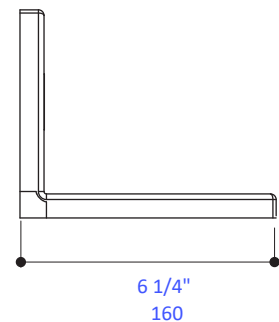

### Features:

---

- Wall-mount shelf
- Includes mounting hardware
- Stainless steel construction

### Finish Options:

---

- 21 - Brushed Stainless Steel
- 10 - Polished Stainless Steel
- 44 - Matte Black
- MW - Matte White
- BPW - Brass Powder Coated

LACAVA reserves the right to revise any dimension or information on this sheet without notice. Dimensions are nominal and may vary within an industry accepted tolerance of 1/4". Drawings provided herein are meant to give the user an idea of the product and are not made to scale. Location of plumbing is meant for reference, your specific application may vary.