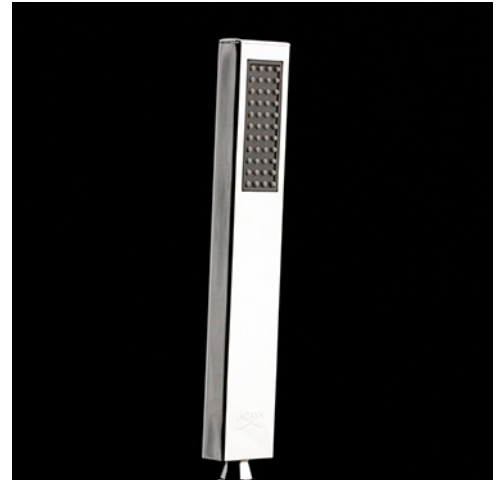

### Features:

- Hand-held shower head with fixed jet
- Includes 59" flexible hose
- Hook and wall shower wall union sold separately
- 1.75 GPM flow regulator with back flow prevention included
- Flow-rate: 1.3 GPM at recommended 43.5 psi

### Finish Options:

- CR-Polished Chrome
- NI-Brushed Nickel
- 44-Matte Black

### Recommended Accessories:

- Item # W1470: Wall-mount rail with hook for hand-held shower head
- Item #W1473: Hand shower wall union

LACAVA reserves the right to revise any dimension or information on this sheet without notice. Dimensions are nominal and may vary within an industry accepted tolerance of 1/4". Drawings provided herein are meant to give the user an idea of the product and are not made to scale. Location of plumbing is meant for reference, your specific application may vary.