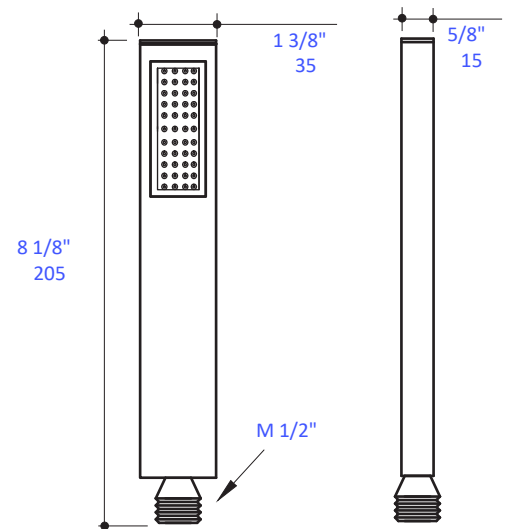

Features:

- Hand-held shower head with fixed jet
- Includes 59" flexible hose
- Hook and wall shower wall union sold separately
- 1.75 GPM flow regulator with back flow prevention included
- Flow-rate: 1.3 GPM at recommended 43.5 psi

Finish Options:

- CR-Polished Chrome
- NI-Brushed Nickel
- 44-Matte Black

Codes + Standards:

- Meets and exceeds applicable national codes
- Meets Cal-green requirement
- Complies with CEC standard

Recommended Accessories:

- Item # W1470: Wall-mount rail with hook for hand-held shower head
- Item #W1473: Hand shower wall union

LACAVA reserves the right to revise any dimension or information on this sheet without notice. Dimensions are nominal and may vary within an industry accepted tolerance of 1/4". Drawings provided herein are meant to give the user an idea of the product and are not made to scale. Location of plumbing is meant for reference, your specific application may vary.

Revised: 6/22/2020