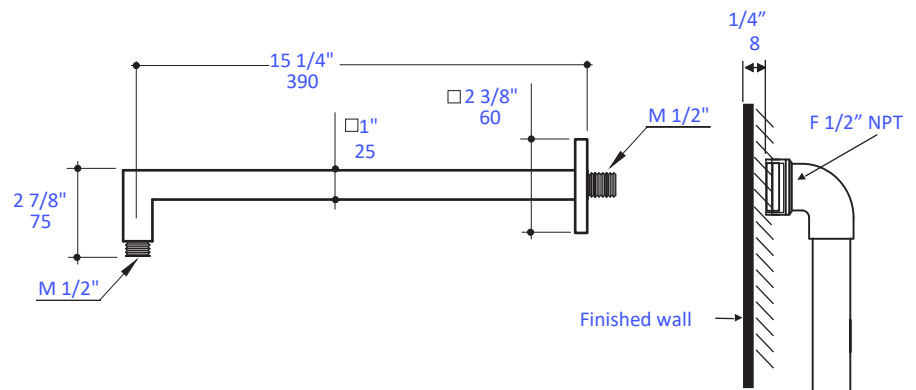

Features:

- Wall-mount shower arm with square flange
- Brass construction
- Shower head sold separately
- Weight: 1 lb.

Finish Options:

- CR - Polished Chrome
- PN - Polished Nickel
- NI - Brushed Nickel
- BG - Brushed Gold
- 44 - Matte Black

Recommended Accessories:

- Item #W1064: Tilting square 4" rain shower head
- Item #W1068: Tilting square 6" rain shower head
- Item #W1070: Tilting square 8" rain shower head

LACAVA reserves the right to revise any dimension or information on this sheet without notice. Dimensions are nominal and may vary within an industry accepted tolerance of 1/4". Drawings provided herein are meant to give the user an idea of the product and are not made to scale. Location of plumbing is meant for reference, your specific application may vary.