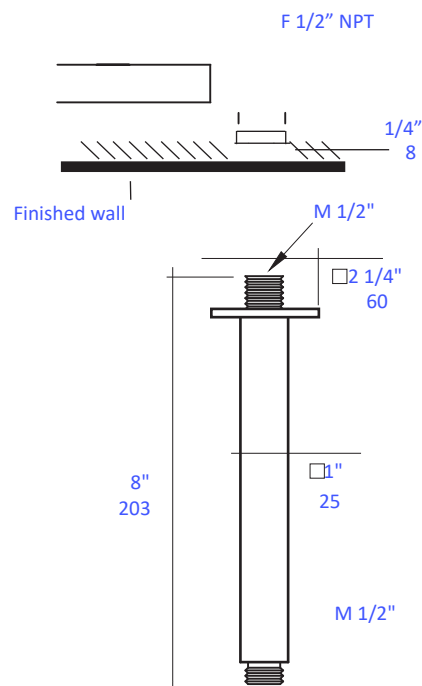

Features:

- Ceiling-mount shower arm with square flange
- Brass construction
- Shower head sold separately
- Weight: 0.5 lb.

Finish Options:

- CR - Polished Chrome
- PN - Polished Nickel
- NI - Brushed Nickel
- BG - Brushed Gold
- 44 - Matte Black

Recommended Accessories:

- Item # W1076: Tilting square 12" rain shower head
- Item #W1078: Tilting square 16" rain shower head

LACAVA reserves the right to revise any dimension or information on this sheet without notice. Dimensions are nominal and may vary within an industry accepted tolerance of 1/4". Drawings provided herein are meant to give the user an idea of the product and are not made to scale. Location of plumbing is meant for reference, your specific application may vary.