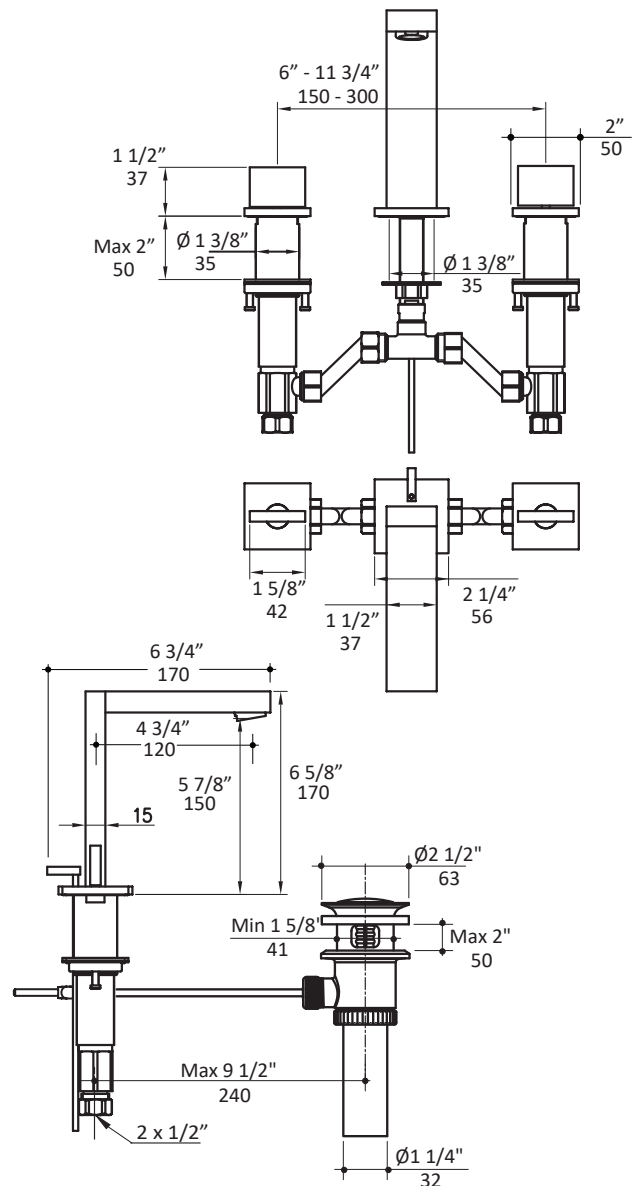

Specifications:

Installation:	deck mount 8" spread, 2-handle
Exterior Dimensions:	H: 6 5/8" SPOUT: 4 3/4"
Material:	solid brass construction
Water use:	1.2 GPM
Pop-up:	yes
Finishes:	CR - polished chrome
Cutout Size:	3 x \varnothing 1 3/8"
Accessories included:	24" flexible hot/cold water supply lines, pop-up drain

Features:

- European sized drain
- ceramic disk cartridge
- complements the Waterblade Collection

Codes + Standards:

- Meets and exceeds applicable national codes and standards

Recommended Items:

- Replacement parts:
 - W1003-C ceramic disc cartridge set hot/cold
 - W1003-AER replacement aerator
- European drain with overflow
 - 7100-16OF click-clack drain
 - 7100-13OF grid drain
 - 7100-12 pop-up drain

LACAVA reserves the right to revise any dimension or information on this sheet without notice. Dimensions are nominal and may vary within an industry accepted tolerance of 1/4". Drawings provided herein are meant to give the user an idea of the product and are not made to scale. Location of plumbing is meant for reference, your specific application may vary.