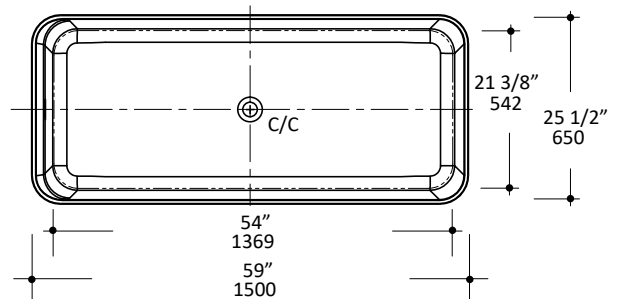

TBSH180

Care + Maintenance:

- To prevent damage to the solid surface material, hot objects and open flame should not be placed in direct contact with the surface

[Click Here](#) to find out more about proper care and maintenance

TBSH90