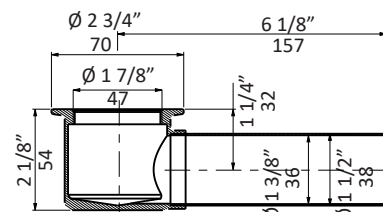

Specifications:

Installation:	Freestanding
Exterior dimensions:	59" w x 25 1/2" d x 21 5/8" h
Material:	Solid surface
Water capacity:	74 gal.
Weight:	220 lbs.
Overflow:	Yes
Finishes:	001M- Matte white 001G- Gloss white
Freight:	Class 5

Features:

- Solid surface soaking bathtub with overflow
- Includes brass click-clack drain assembly with decorative solid surface dome
- Freestanding installation

Codes + Standards:

- Meets or exceeds applicable national codes and standards

Recommended Items:

- Furniture
  - TUB-BR01 tub bridge in wood
  - TUB-BR02 tub bridge in wood
  - TUB-BR03 tub bridge in solid surface
  - TUB-BR04 tub bridge in metal
- Trap connections
  - TBSH90 - L-shaped 90 degree brass tub shoe
  - TBSH180 - Straight down 180 degree brass tub shoe

Care + Maintenance:

- To prevent damage to the solid surface material, hot objects and open flame should not be placed in direct contact with the surface

[Click Here](#) to find out more about proper care and maintenance