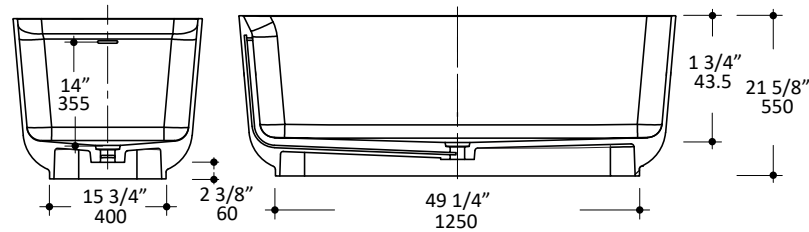

Features:

- Solid surface soaking bathtub with overflow
- Includes brass click-clack drain assembly with decorative solid surface dome
- Freestanding installation