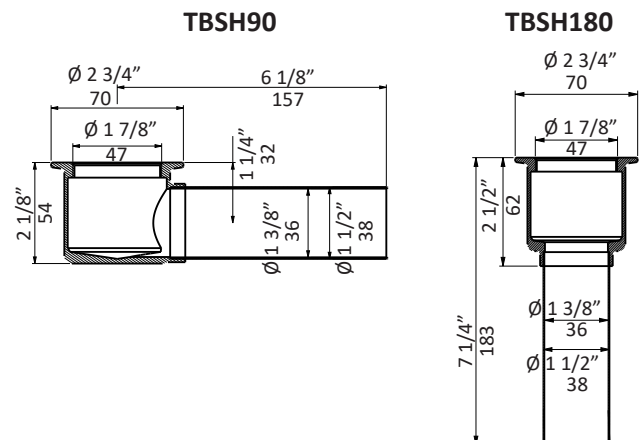

## Specifications:

<b>Installation:</b>	Freestanding
<b>Exterior Dimensions:</b>	Ø 51 1/8" x 21 5/8"h
<b>Material:</b>	Solid surface
<b>Water capacity:</b>	105 gal.
<b>Weight:</b>	364 lbs.
<b>Overflow:</b>	Yes
<b>Finishes:</b>	M - Matte white G - Gloss white
<b>Freight:</b>	Class 5

## Recommended Items:

- Furniture
  - Ovale #5111 - Bathroom stool in solid surface
  - Linea #DE181 through DE185 - S. steel towel stands
- Trap connections
  - TBSH90 - L-shaped 90 degree brass tub shoe
  - TBSH180 - Straight down 180 degree brass tub shoe

LACAVA reserves the right to revise any dimension or information on this sheet without notice. Dimensions are nominal and may vary within an industry accepted tolerance of 1/4".  
Drawings provided herein are meant to give the user an idea of the product and are not made to scale.  
Revised: 9/22/2023