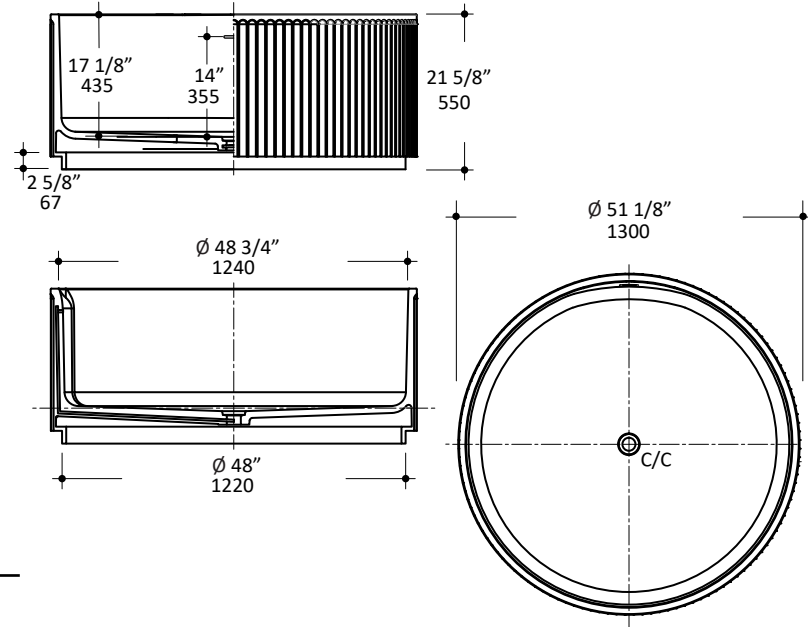

## Specifications:

<b>Installation:</b>	Freestanding
<b>Exterior Dimensions:</b>	Ø 51 1/8" x 21 5/8"h
<b>Material:</b>	Solid surface
<b>Water capacity:</b>	105 gal.
<b>Weight:</b>	364 lbs.
<b>Overflow:</b>	Yes
<b>Finishes:</b>	M - Matte white G - Gloss white
<b>Freight:</b>	Class 5

## Features:

- Solid surface soaking bathtub with overflow
- Includes brass click-clack drain assembly with decorative solid surface dome
- Freestanding installation

## Recommended Items:

- Furniture
  - Ovale #5111 - Bathroom stool in solid surface
  - Linea #DE181 through DE185 - S. steel towel stands
- Trap connections
  - TBSH90 - L-shaped 90 degree brass tub shoe
  - TBSH180 - Straight down 180 degree brass tub shoe

LACAVA reserves the right to revise any dimension or information on this sheet without notice. Dimensions are nominal and may vary within an industry accepted tolerance of 1/4".  
Drawings provided herein are meant to give the user an idea of the product and are not made to scale.  
Revised: 9/22/2023