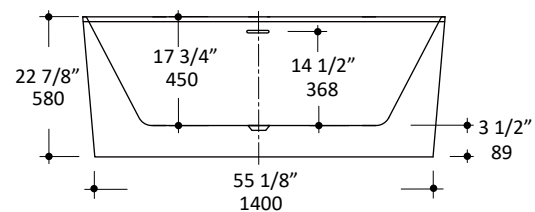

Features:

- Acrylic soaking bathtub with overflow
- Includes brass click-clack drain assembly with decorative solid surface dome
- Freestanding installation