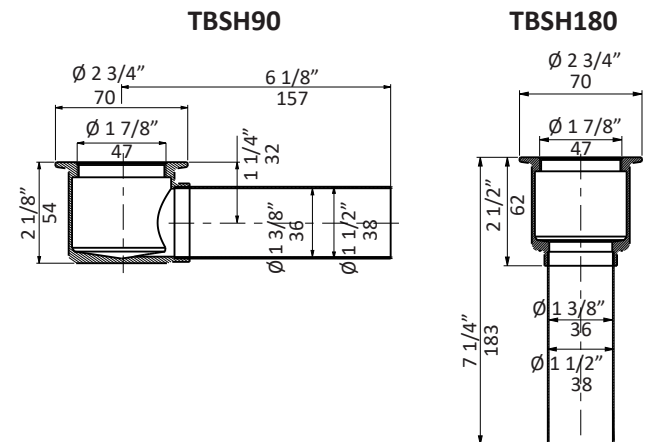

Specifications:

Installation:	Freestanding
Exterior dimensions:	59" w x 29 1/2" d x 22 7/8" h
Material:	Acrylic
Water capacity:	62 gal.
Weight:	99 lbs.
Overflow:	Yes
Finishes:	001- Luster white

Freight: Class 5

Recommended Items:

- Furniture
 - TUB-BR01 tub bridge in wood
 - TUB-BR02 tub bridge in wood
 - TUB-BR03 tub bridge in solid surface
 - TUB-BR04 tub bridge in metal
- Trap connections
 - TBSH90 - L-shaped 90 degree brass tub shoe
 - TBSH180 - Straight down 180 degree brass tub shoe

LACAVA reserves the right to revise any dimension or information on this sheet without notice. Dimensions are nominal and may vary within an industry accepted tolerance of 1/4". Drawings provided herein are meant to give the user an idea of the product and are not made to scale. Revised: 11/21/2023