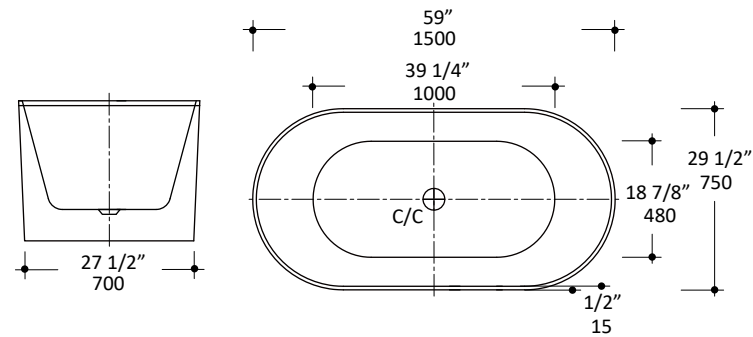

Specifications:

Installation:	Freestanding
Exterior dimensions:	59" w x 29 1/2" d x 22 7/8" h
Material:	Acrylic
Water capacity:	62 gal.
Weight:	99 lbs.
Overflow:	Yes
Finishes:	001- Luster white

Freight: Class 5

Features:

- Acrylic soaking bathtub with overflow
- Includes brass click-clack drain assembly with decorative solid surface dome
- Freestanding installation

Codes + Standards:

- Meets or exceeds applicable national codes and standards

Recommended Items:

- Furniture
 - TUB-BR01 tub bridge in wood
 - TUB-BR02 tub bridge in wood
 - TUB-BR03 tub bridge in solid surface
 - TUB-BR04 tub bridge in metal
- Trap connections
 - TBSH90 - L-shaped 90 degree brass tub shoe
 - TBSH180 - Straight down 180 degree brass tub shoe

LACAVA reserves the right to revise any dimension or information on this sheet without notice. Dimensions are nominal and may vary within an industry accepted tolerance of 1/4". Drawings provided herein are meant to give the user an idea of the product and are not made to scale. Revised: 11/21/2023