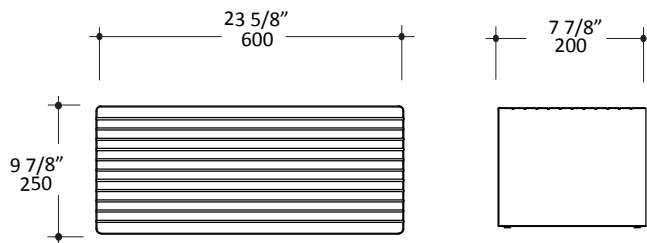

Features:

- Solid surface step stool
- Complements all LACAVA solid surface bathtubs
- No tools required

Codes + Standards:

- Meets or exceeds applicable national codes and standards

Recommended Items:

- Bathtubs
  - TUB23