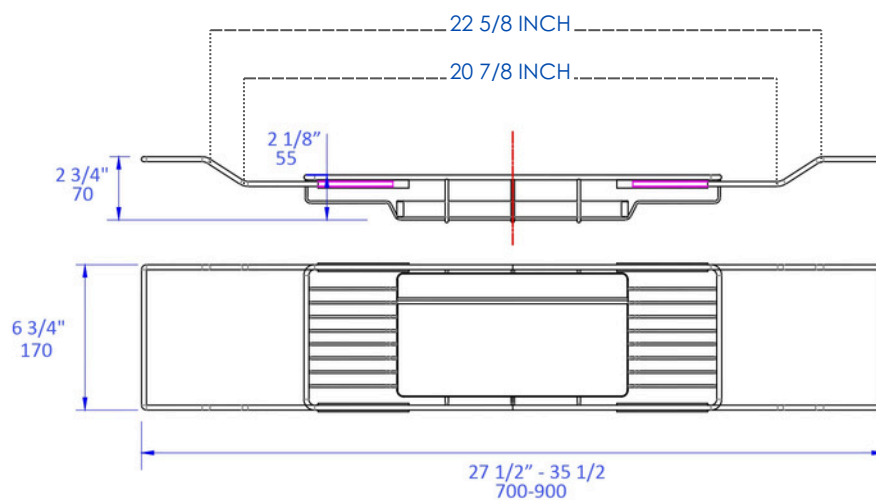

#### Features:

- Deck mounted
- No hardware required
- Metal construction and marble shelf
- Adjustable width (up to 4 inches more on each side)

#### Recommended Items:

- Works with the following tubs:  
TUB03, TUB04, TUB08, TUB09, TUB10, TUB11, TUB12, TUB14,  
TUB15, TUB16, TUB17, TUB20, TUB21, TUB23, TUB24

LACAVA reserves the right to revise any dimension or information on this sheet without notice. Dimensions are nominal and may vary within an industry accepted tolerance of 1/4". Drawings provided herein are meant to give the user an idea of the product and are not made to scale. Location of plumbing is meant for reference, your specific application may vary.