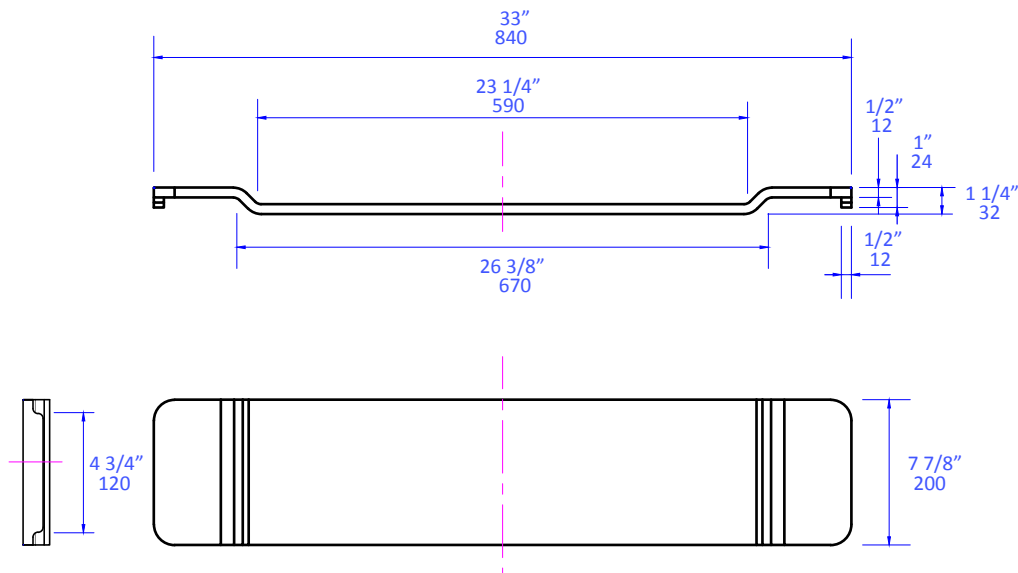

### Features:

- Deck mounted
- No hardware required
- Solid Surface construction
- Material is stain, scratch, chemical, and impact resistant

### Recommended Items:

- Works with the following tubs:  
TUB04, TUB10, TUB12, TUB14, TUB15, TUB16,  
TUB17, TUB20, TUB21, TUB23

LACAVA reserves the right to revise any dimension or information on this sheet without notice. Dimensions are nominal and may vary within an industry accepted tolerance of 1/4". Drawings provided herein are meant to give the user an idea of the product and are not made to scale. Location of plumbing is meant for reference, your specific application may vary.