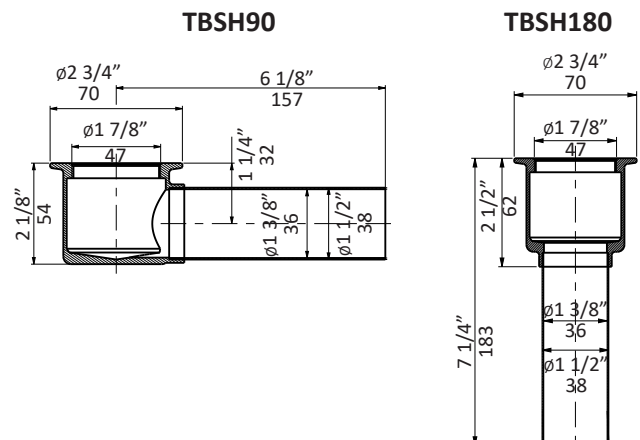

Specifications:

Installation:	Freestanding
Exterior Dimensions:	58 7/8" w x 31" d x 24 1/8" h
Material:	Acrylic
Water capacity:	58 gal.
Net Weight:	84 lbs.
Overflow:	Yes
Finishes:	001 - Luster white
Freight:	Class 4

Features:

- Includes click-clack drain assembly in white finish
- Luster white acrylic soaking bathtub with overflow
- 4-5mm fiberglass structure coated in 4mm double coat acrylic
- Max weight capacity 661 lbs (300 kgs)

Codes + Standards:

- Meets or exceeds applicable national codes and standards

Recommended Items:

- Furniture
 - TUB17-BR: Tub bridge in wood, 6" w, 32" d, 1 1/2" h
 - Available in: white (08), black (16), natural walnut (07)
- Trap connections
 - TBSH90 - L-shaped 90 degree brass tub shoe
 - TBSH180 - Straight down 180 degree brass tub shoe

LACAVA reserves the right to revise any dimension or information on this sheet without notice. Dimensions are nominal and may vary within an industry accepted tolerance of 1/4".
 Drawings provided herein are meant to give the user an idea of the product and are not made to scale.
 Revised: 2/17/2025