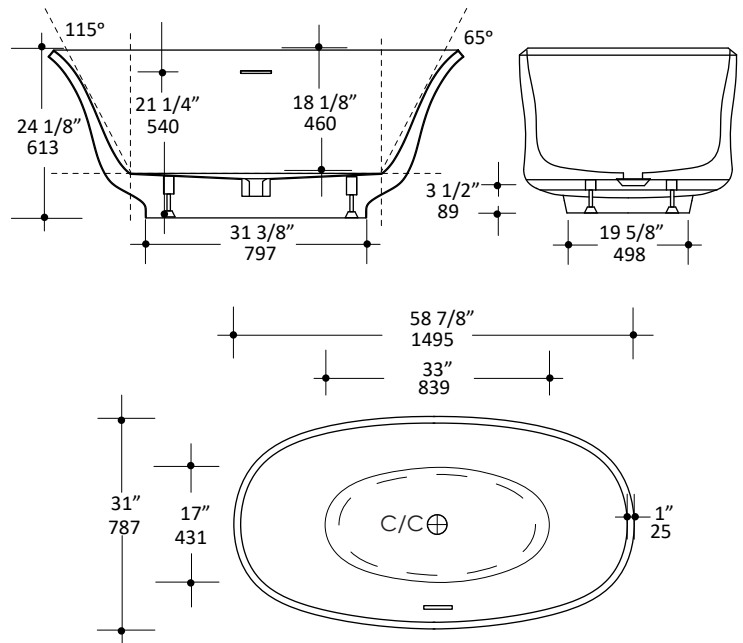

Specifications:

Installation:	Freestanding
Exterior Dimensions:	58 7/8" w x 31" d x 24 1/8" h
Material:	Acrylic
Water capacity:	58 gal.
Net Weight:	84 lbs.
Overflow:	Yes
Finishes:	001 - Luster white
Freight:	Class 4

Features:

- Includes click-clack drain assembly in white finish
- Luster white acrylic soaking bathtub with overflow
- 4-5mm fiberglass structure coated in 4mm double coat acrylic
- Max weight capacity 661 lbs (300 kgs)

Codes + Standards:

- Meets or exceeds applicable national codes and standards

Recommended Items:

- Furniture
 - TUB17-BR: Tub bridge in wood, 6" w, 32" d, 1 1/2" h
 - Available in: white (08), black (16), natural walnut (07)
- Trap connections
 - TBSH90 - L-shaped 90 degree brass tub shoe
 - TBSH180 - Straight down 180 degree brass tub shoe

LACAVA reserves the right to revise any dimension or information on this sheet without notice. Dimensions are nominal and may vary within an industry accepted tolerance of 1/4".
 Drawings provided herein are meant to give the user an idea of the product and are not made to scale.
 Revised: 2/17/2025