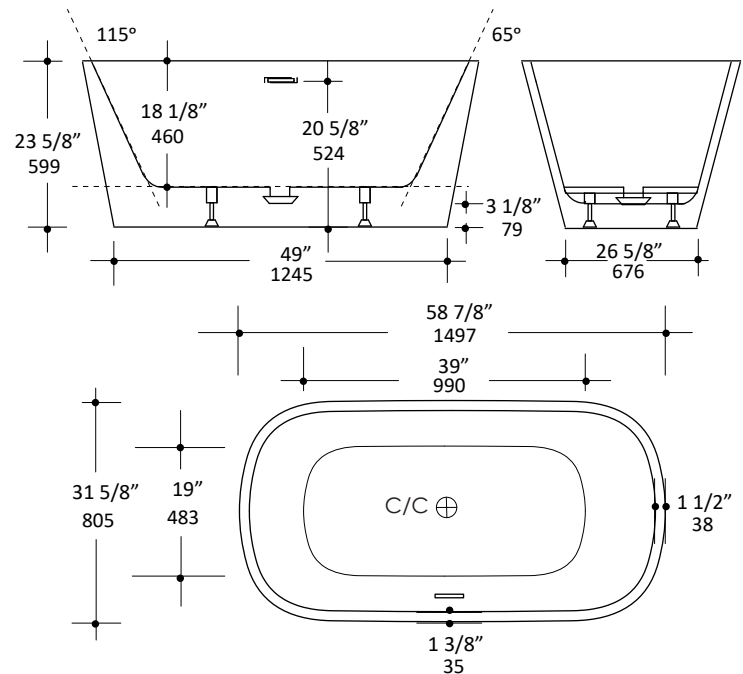

Specifications:

Installation:	Freestanding
Exterior Dimensions:	58 7/8" w x 31 5/8" d x 23 5/8" h
Material:	Acrylic
Water capacity	77 gal.
Net Weight:	130 lbs.
Overflow:	Yes
Finishes:	001 - Luster white
Freight:	Class 4

Features:

- Includes click-clack drain assembly in white finish
- Luster white acrylic soaking bathtub with overflow
- 4-5mm fiberglass structure coated in 4mm double coat acrylic
- Max weight capacity 661 lbs (300 kgs)

Codes + Standards:

- Meets or exceeds applicable national codes and standards

Recommended Items:

- Furniture
 - TUB15-BR: Tub bridge in wood, 6" w, 32" d, 1 1/2" h
 - Available in: white (08), black (16), natural walnut (07)
- Trap connections
 - TBSH90 - L-shaped 90 degree brass tub shoe
 - TBSH180 - Straight down 180 degree brass tub shoe

LACAVA reserves the right to revise any dimension or information on this sheet without notice. Dimensions are nominal and may vary within an industry accepted tolerance of 1/4".
 Drawings provided herein are meant to give the user an idea of the product and are not made to scale.
 Revised: 2/19/2025