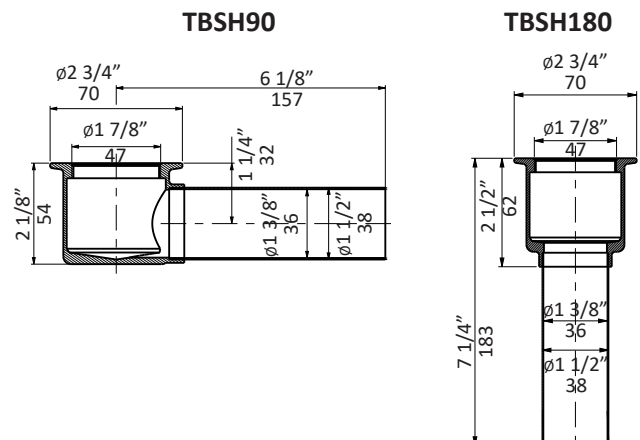

Specifications:

Installation:	Freestanding
Exterior Dimensions:	58 7/8" w x 31 5/8" d x 23 5/8" h
Material:	Acrylic
Water capacity	77 gal.
Net Weight:	130 lbs.
Overflow:	Yes
Finishes:	001 - Luster white
Freight:	Class 4

Features:

- Includes click-clack drain assembly in white finish
- Luster white acrylic soaking bathtub with overflow
- 4-5mm fiberglass structure coated in 4mm double coat acrylic
- Max weight capacity 661 lbs (300 kgs)

Codes + Standards:

- Meets or exceeds applicable national codes and standards

Recommended Items:

- Furniture
 - TUB15-BR: Tub bridge in wood, 6" w, 32" d, 1 1/2" h
 - Available in: white (08), black (16), natural walnut (07)
- Trap connections
 - TBSH90 - L-shaped 90 degree brass tub shoe
 - TBSH180 - Straight down 180 degree brass tub shoe

LACAVA reserves the right to revise any dimension or information on this sheet without notice. Dimensions are nominal and may vary within an industry accepted tolerance of 1/4".
 Drawings provided herein are meant to give the user an idea of the product and are not made to scale.
 Revised: 2/19/2025