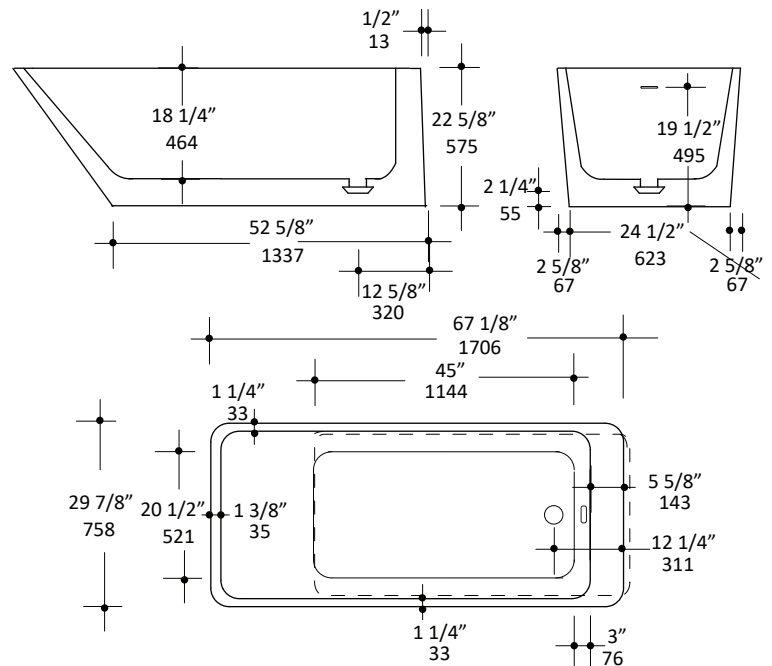

Specifications:

Installs on:	Freestanding
Exterior Dimensions:	67 1/8" w x 29 7/8" d x 22 5/8" h
Material:	Solid surface
Water capacity:	84.5 gal.
Weight:	330 lbs.
Overflow:	Yes
Finishes:	M - Matte white G - Gloss white
Freight:	Class 5

Features:

- Solid surface soaking bathtub with overflow
- Includes chrome-plated brass click-clack drain assembly with white solid surface cover
- Freestanding installation

Codes + Standards:

- Meets or exceeds applicable national codes and standards

Recommended Items:

- Furniture
 - TUB08-BR: Tub bridge in wood, 6" w, 30" d, 1 1/2" h
 - Available in: white (08), black (16), natural walnut (07)
- Trap connections
 - TBSH90 - L-shaped 90 degree brass tub shoe
 - TBSH180 - Straight down 180 degree brass tub shoe

LACAVA reserves the right to revise any dimension or information on this sheet without notice. Dimensions are nominal and may vary within an industry accepted tolerance of 1/4".

Drawings provided herein are meant to give the user an idea of the product and are not made to scale.