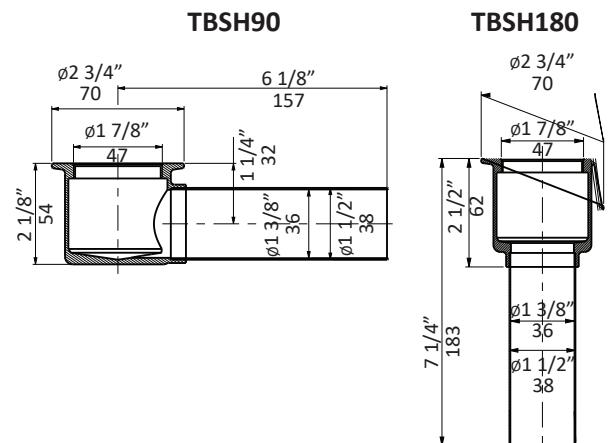

Specifications:

Installs on:	Freestanding
Exterior Dimensions:	67 1/8" w x 29 7/8" d x 22 5/8" h
Material:	Solid surface
Water capacity:	84.5 gal.
Weight:	330 lbs.
Overflow:	Yes
Finishes:	M - Matte white G - Gloss white
Freight:	Class 5

Features:

- Solid surface soaking bathtub with overflow
- Includes chrome-plated brass click-clack drain assembly with white solid surface cover
- Freestanding installation

Codes + Standards:

- Meets or exceeds applicable national codes and standards

Recommended Items:

- Furniture
 - TUB08-BR: Tub bridge in wood, 6" w, 30" d, 1 1/2" h
 - Available in: white (08), black (16), natural walnut (07)
- Trap connections
 - TBSH90 - L-shaped 90 degree brass tub shoe
 - TBSH180 - Straight down 180 degree brass tub shoe

LACAVA reserves the right to revise any dimension or information on this sheet without notice. Dimensions are nominal and may vary within an industry accepted tolerance of 1/4".

Drawings provided herein are meant to give the user an idea of the product and are not made to scale.