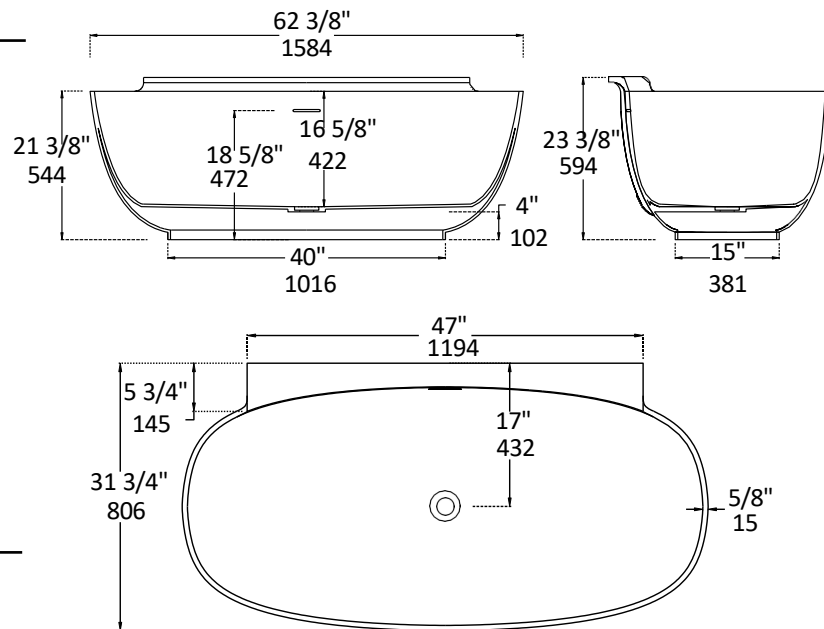

Specifications:

Installation:	Freestanding
Exterior Dimensions:	62 3/8" w x 31 3/4" d x 23
Material:	3/8" h Solid surface
Water capacity:	61 gal.
Net weight:	286 lbs.
Overflow:	Yes
Finishes:	001M - Matte white 001G - Gloss white

Freight: Class 5

Features:

- Solid surface soaking bathtub with overflow
- Includes brass click-clack drain assembly with decorative solid surface dome
- Freestanding installation

Codes + Standards:

- Meets or exceeds applicable national codes and standards

Recommended Items:

- Furniture
 - SOTTILE #5112 - Bathroom stool in solid surface
 - OVALE #5111 - Bathroom stool in solid surface
- Trap connections
 - TBSH90 - L-shaped 90 degree brass tub shoe
 - TBSH180 - Straight down 180 degree brass tub shoe

LACAVA reserves the right to revise any dimension or information on this sheet without notice. Dimensions are nominal and may vary within an industry accepted tolerance of 1/4". Drawings provided herein are meant to give the user an idea of the product and are not made to scale.