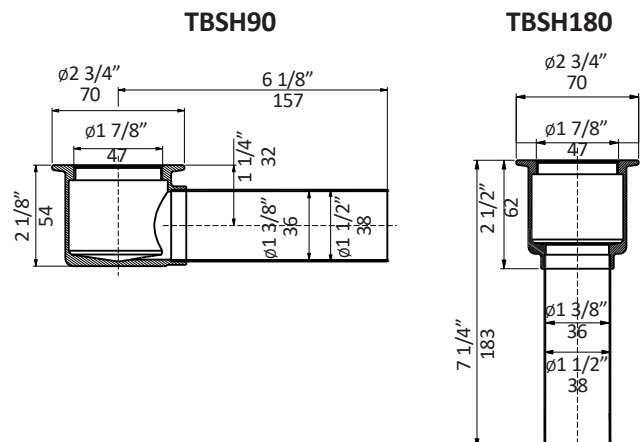

Specifications:

Installation:	Freestanding
Exterior Dimensions:	62 3/8" w x 31 3/4" d x 23
Material:	3/8" h Solid surface
Water capacity:	61 gal.
Net weight:	286 lbs.
Overflow:	Yes
Finishes:	001M - Matte white 001G - Gloss white

Freight: Class 5

Features:

- Solid surface soaking bathtub with overflow
- Includes brass click-clack drain assembly with decorative solid surface dome
- Freestanding installation

Codes + Standards:

- Meets or exceeds applicable national codes and standards

Recommended Items:

- Furniture
 - SOTTILE #5112 - Bathroom stool in solid surface
 - OVALE #5111 - Bathroom stool in solid surface
- Trap connections
 - TBSH90 - L-shaped 90 degree brass tub shoe
 - TBSH180 - Straight down 180 degree brass tub shoe

LACAVA reserves the right to revise any dimension or information on this sheet without notice. Dimensions are nominal and may vary within an industry accepted tolerance of 1/4". Drawings provided herein are meant to give the user an idea of the product and are not made to scale.