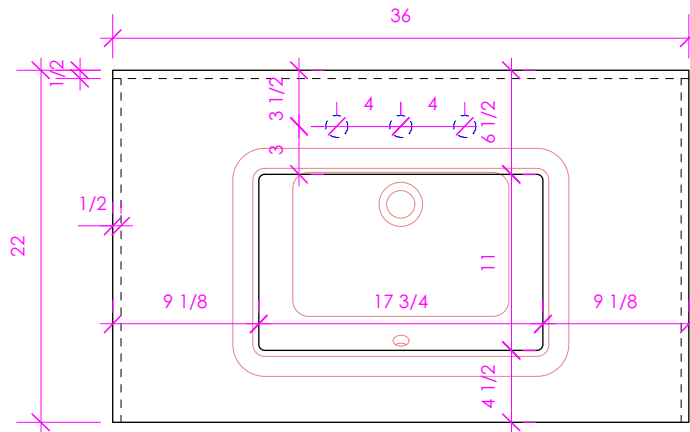

COUNTERTOP
TRA-CX-36T