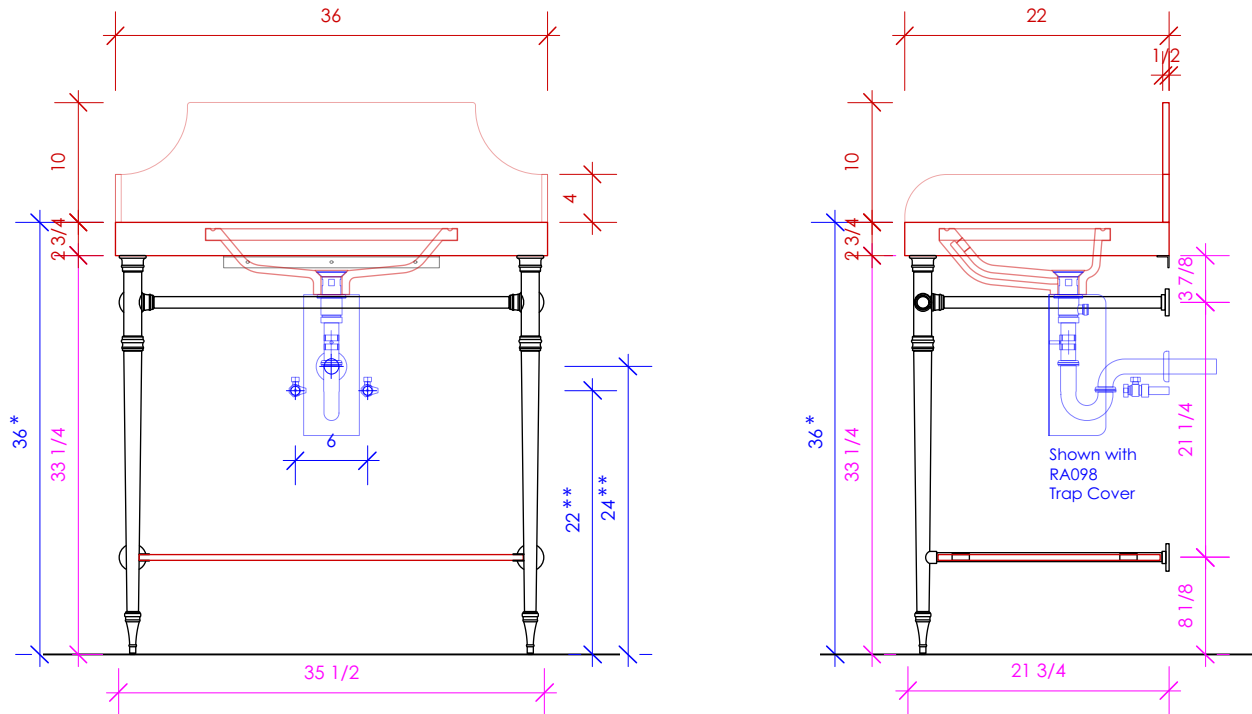

LACAVA

TRENTA

TRA-CX-36

* Recommended installation height
** Recommended plumbing location

FEATURES:

- FLOORSTANDING METAL CONSOLE VANITY
- METAL CONSOLE FOR ASSEMBLY
- SOLID SURFACE BOX CONSTRUCTION COUNTERTOP
- TRA-CX-36T WITH MATCHING SHELF TRA-36SF
- OPTIONAL SOLID SURFACE BACKSPLASH TRA-36BKS
- OPTIONAL SOLID SURFACE SIDESPLASH TRA-SDS-L/R
- SPECIFY SIDESPLASH SIDE(S)
- USED WITH 5448 SINK
- MOUNTING: WALL ANCHORS FOR RETURN SUPPORTS
- METAL REAR SUPPORT SPAN
- (SEE FURNITURE MANUAL)
- PROUDLY HANDMADE IN THE USA