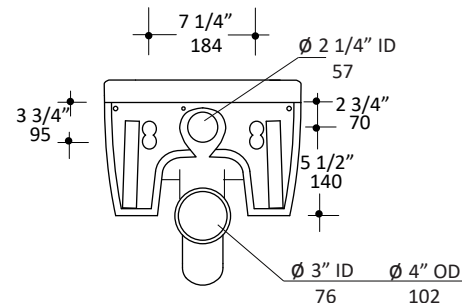

Recommended Items:

- N5051CW: Replacement soft-closing seat and cover
- 2959 - Wood box for in-wall tank and carrier.
  -Available in all Lacava wood finishes