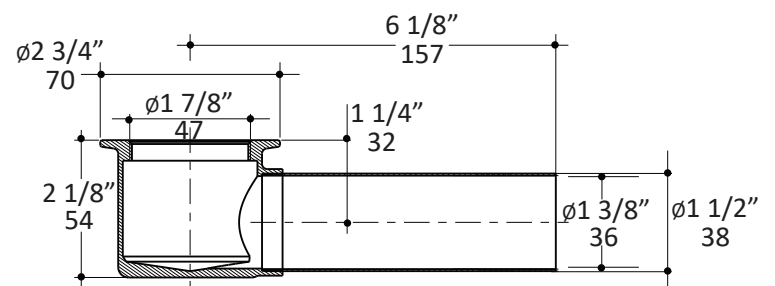

Features:

- Constructed with durable heavy duty brass
- L-shaped 90 degree brass tub drain shoe with a course thread

LACAVA reserves the right to revise any dimension or information on this sheet without notice. Dimensions are nominal and may vary within an industry accepted tolerance of 1/4". Drawings provided herein are meant to give the user an idea of the product and are not made to scale. Location of plumbing is meant for reference, your specific application may vary.