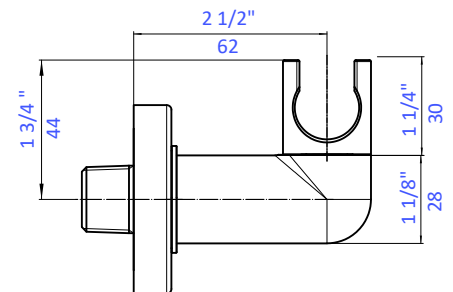

Features:

- Hand shower wall union with hook for hand-held shower head
- Adjustable hook angle
- Round backplate
- Shower head with hose sold separately

Finish Options:

- CR - Polished Chrome

SUGGESTED ROUGH-IN INSTALLATION
(NOT PROVIDED)

Recommended Accessories:

- Item #0661: Hand-held shower head with hose
- Item #A00045: Replacement flexible shower hose with metal coil

LACAVA reserves the right to revise any dimension or information on this sheet without notice. Dimensions are nominal and may vary within an industry accepted tolerance of 1/4". Drawings provided herein are meant to give the user an idea of the product and are not made to scale. Location of plumbing is meant for reference, your specific application may vary. Revised: 3/30/2026