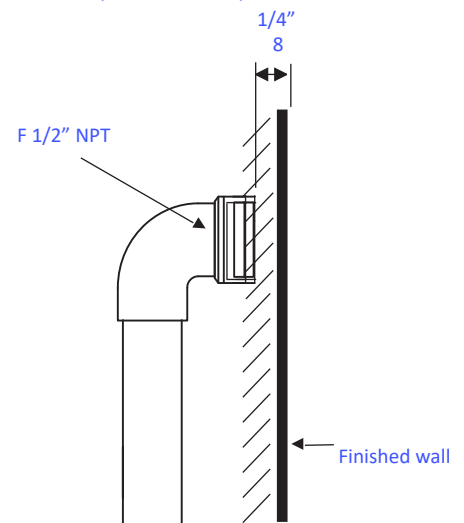

Features:

- Hand shower wall union with hook for hand-held shower head
- Adjustable hook angle
- Round backplate
- Shower head with hose sold separately

Finish Options:

- CR - Polished Chrome

SUGGESTED ROUGH-IN INSTALLATION
(NOT PROVIDED)

Recommended Accessories:

- Item #0661: Hand-held shower head with hose
- Item #A00045: Replacement flexible shower hose with metal coil

LACAVA reserves the right to revise any dimension or information on this sheet without notice. Dimensions are nominal and may vary within an industry accepted tolerance of 1/4". Drawings provided herein are meant to give the user an idea of the product and are not made to scale. Location of plumbing is meant for reference, your specific application may vary. Revised: 3/30/2026