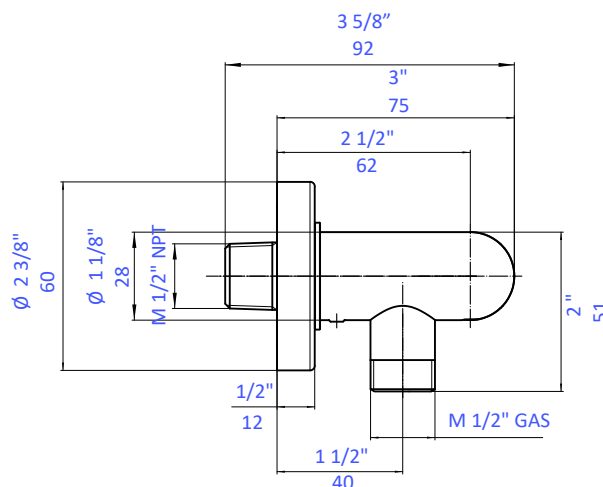

Features:

- Hand shower wall union with hook for hand-held shower head
- Adjustable hook angle
- Round backplate
- Shower head with hose sold separately

Finish Options:

- CR - Polished Chrome

SUGGESTED ROUGH-IN INSTALLATION
(NOT PROVIDED)

Recommended Accessories:

- Item #0661: Hand-held shower head with hose
- Item #A00045: Replacement flexible shower hose with metal coil

LACAVA reserves the right to revise any dimension or information on this sheet without notice. Dimensions are nominal and may vary within an industry accepted tolerance of 1/4". Drawings provided herein are meant to give the user an idea of the product and are not made to scale. Location of plumbing is meant for reference, your specific application may vary. Revised: 3/30/2026