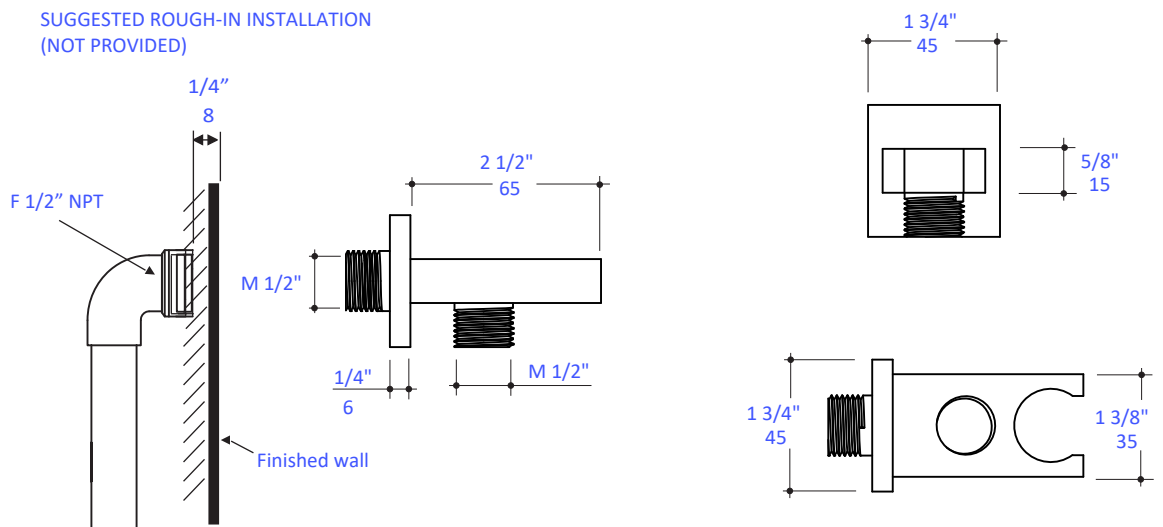

Features:

- Hand shower wall union with hook for hand-held shower head
- Square backplate
- Shower head with hose sold separately
- Finished wall must be installed as marked (the backplate does not adjust)

Recommended Accessories:

- Item #W1460: Hand-held shower head with hose
- Item #A00045: Replacement flexible shower hose with metal coil

LACAVA reserves the right to revise any dimension or information on this sheet without notice. Dimensions are nominal and may vary within an industry accepted tolerance of 1/4". Drawings provided herein are meant to give the user an idea of the product and are not made to scale. Location of plumbing is meant for reference, your specific application may vary. Revised: 3/30/2026