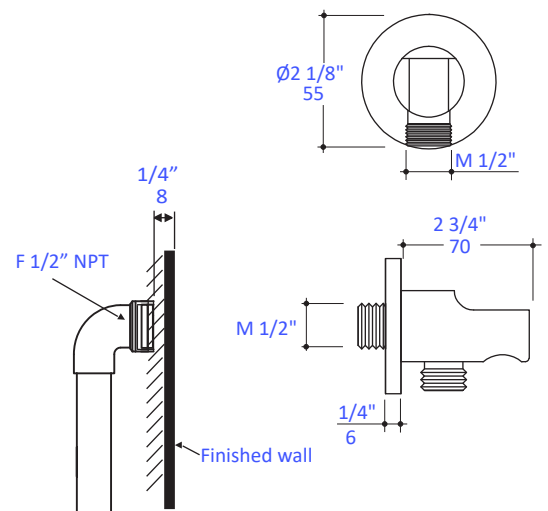

Features:

- Hand shower wall union with hook for hand-held shower head
- Brass construction
- Shower head and hook sold separately

Finish Options:

- CR - polished chrome
- PS - polished brass
- 51 - brushed brass
- PB - polished bronze
- BB - brushed bronze
- PN - polished nickel
- NI - brushed nickel
- BG - brushed gold
- BK - black chrome
- GM - gun metal
- TN - titanium
- 44 - matte black

Recommend Accessories:

- Item #1560: Hand-held shower head with 59" flexible hose