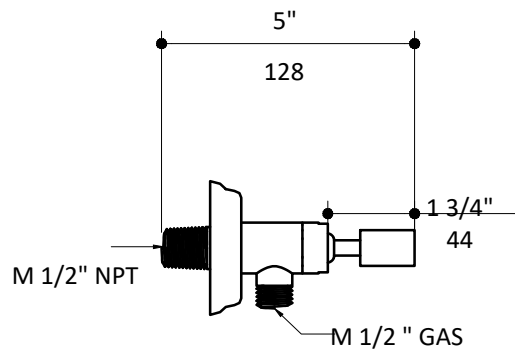

Finish Options:

- CR - polished chrome
- PS - polished brass
- 51 - brushed brass
- PB - polished bronze
- BB - brushed bronze
- PN - polished nickel
- NI - brushed nickel
- BG - brushed gold
- BK - black chrome
- GM - gun metal
- TN - titanium
- 44 - matte black