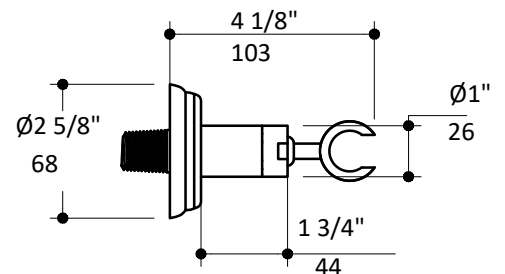

Finish Options:

- CR - polished chrome
- PS - polished brass
- 51 - brushed brass
- PB - polished bronze
- BB - brushed bronze
- PN - polished nickel
- NI - brushed nickel
- BG - brushed gold
- BK - black chrome
- GM - gun metal
- TN - titanium
- 44 - matte black