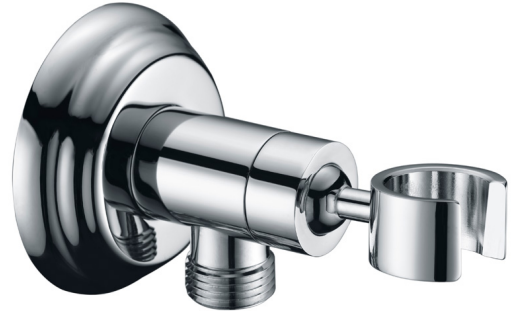

### Features:

- Hand shower wall union with hook for hand-held shower head
- Adjustable hook angle
- Round backplate
- Shower head with hose sold separately

### Finish Options:

- CR - polished chrome
- PS - polished brass
- 51 - brushed brass
- PB - polished bronze
- BB - brushed bronze
- PN - polished nickel
- NI - brushed nickel
- BG - brushed gold
- BK - black chrome
- GM - gun metal
- TN - titanium
- 44 - matte black

### Recommended Accessories:

- Item #0661: Hand-held shower head with hose
- Item #A00045: Replacement flexible shower hose with metal coil

LACAVA reserves the right to revise any dimension or information on this sheet without notice. Dimensions are nominal and may vary within an industry accepted tolerance of 1/4". Drawings provided herein are meant to give the user an idea of the product and are not made to scale. Location of plumbing is meant for reference, your specific application may vary.  
Revised: 3/30/2026