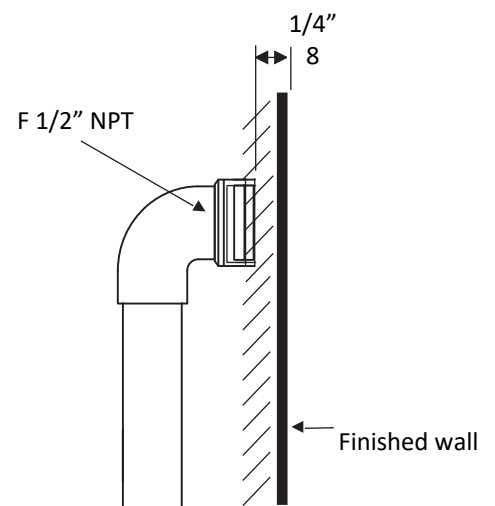

### Features:

- Hand shower wall union with hook for hand-held shower head
- Adjustable hook angle
- Round backplate
- Shower head with hose sold separately

### Recommended Accessories:

- Item #0661: Hand-held shower head with hose
- Item #A00045: Replacement flexible shower hose with metal coil

LACAVA reserves the right to revise any dimension or information on this sheet without notice. Dimensions are nominal and may vary within an industry accepted tolerance of 1/4". Drawings provided herein are meant to give the user an idea of the product and are not made to scale. Location of plumbing is meant for reference, your specific application may vary.  
Revised: 3/30/2026