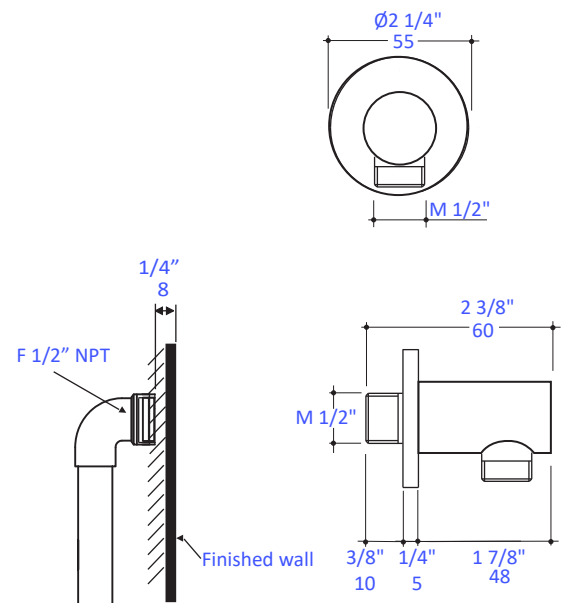

### Features:

- Hand Shower Wall Union
- Brass construction
- Shower head and hook sold separately

### Recommend Accessories:

- Item #1560: Hand-held shower head with 59" flexible hose
- Item #1562: Wall-mount hook for hand-held shower head

LACAVA reserves the right to revise any dimension or information on this sheet without notice. Dimensions are nominal and may vary within an industry accepted tolerance of 1/4". Drawings provided herein are meant to give the user an idea of the product and are not made to scale. Location of plumbing is meant for reference, your specific application may vary.  
Revised: 3/30/2026