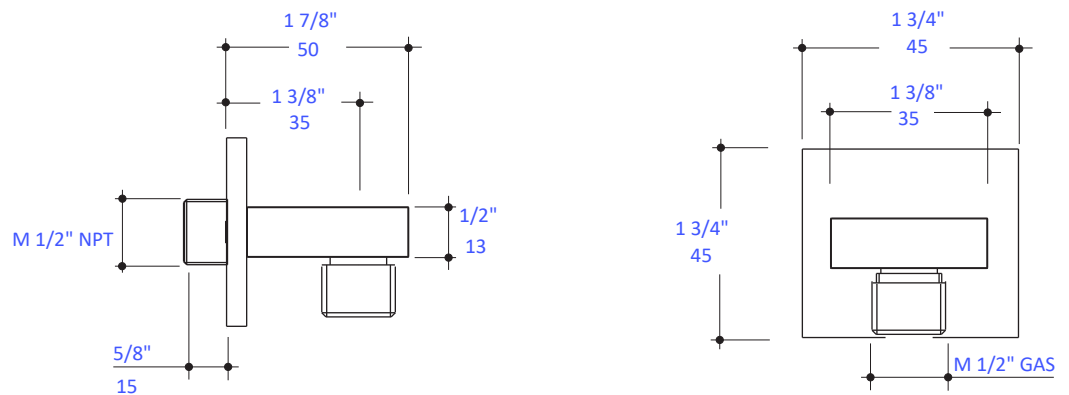

Features:

- Hand shower wall union for hand-held shower head
- Square backplate
- Shower head with hose sold separately
- Finished wall must be installed as marked (the backplate does not adjust)

Finish Options:

- CR - polished chrome
- PS - polished brass
- 51 - brushed brass
- PB - polished bronze
- BB - brushed bronze
- PN - polished nickel
- NI - brushed nickel
- BG - brushed gold
- BK - black chrome
- GM - gun metal
- TN - titanium
- 44 - matte black

Codes + Standards:

- Meets and exceeds applicable national codes and standards

Recommended Accessories:

- W1460 hand-held shower head with hose
- W1462 hook
- W1470 shower rail
- A00045 replacement flexible shower hose with metal coil