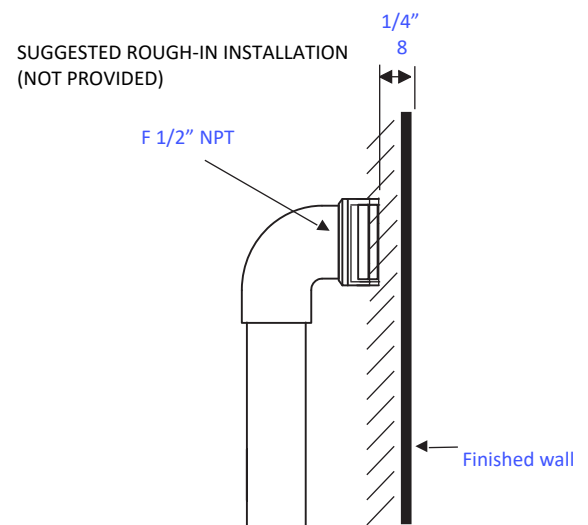

### Features:

- Hand shower wall union for hand-held shower head
- Square backplate
- Shower head with hose sold separately
- Finished wall must be installed as marked (the backplate does not adjust)

### Recommended Accessories:

- W1460 hand-held shower head with hose
- W1462 hook
- W1470 shower rail
- A00045 replacement flexible shower hose with metal coil

LACAVA reserves the right to revise any dimension or information on this sheet without notice. Dimensions are nominal and may vary within an industry accepted tolerance of 1/4\". Drawings provided herein are meant to give the user an idea of the product and are not made to scale. Location of plumbing is meant for reference, your specific application may vary.