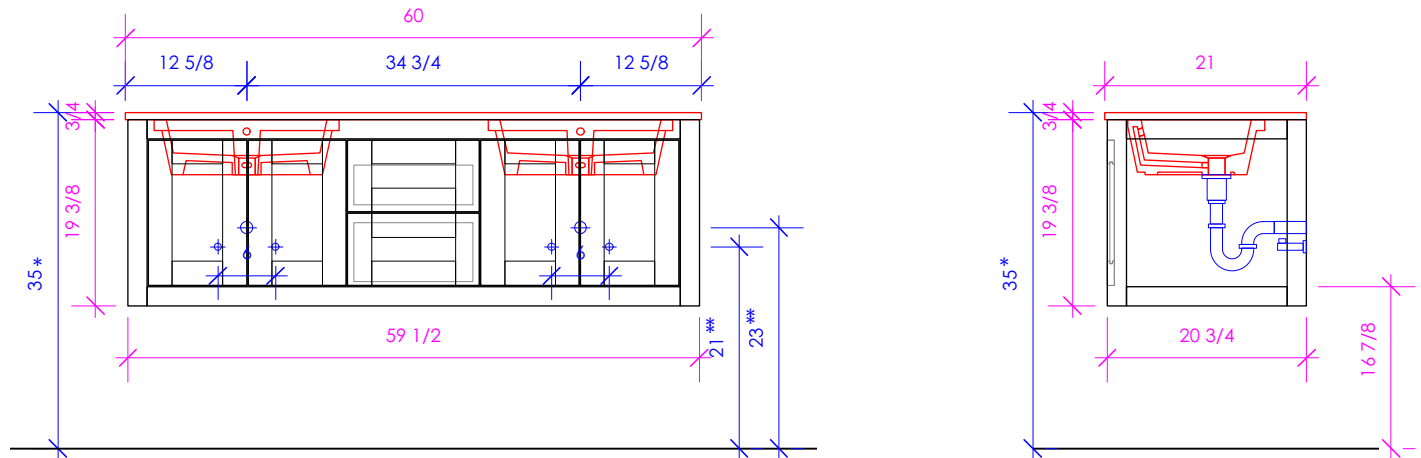

## STILE

STL-W-60

\* Recommended installation height  
\*\* Recommended plumbing location