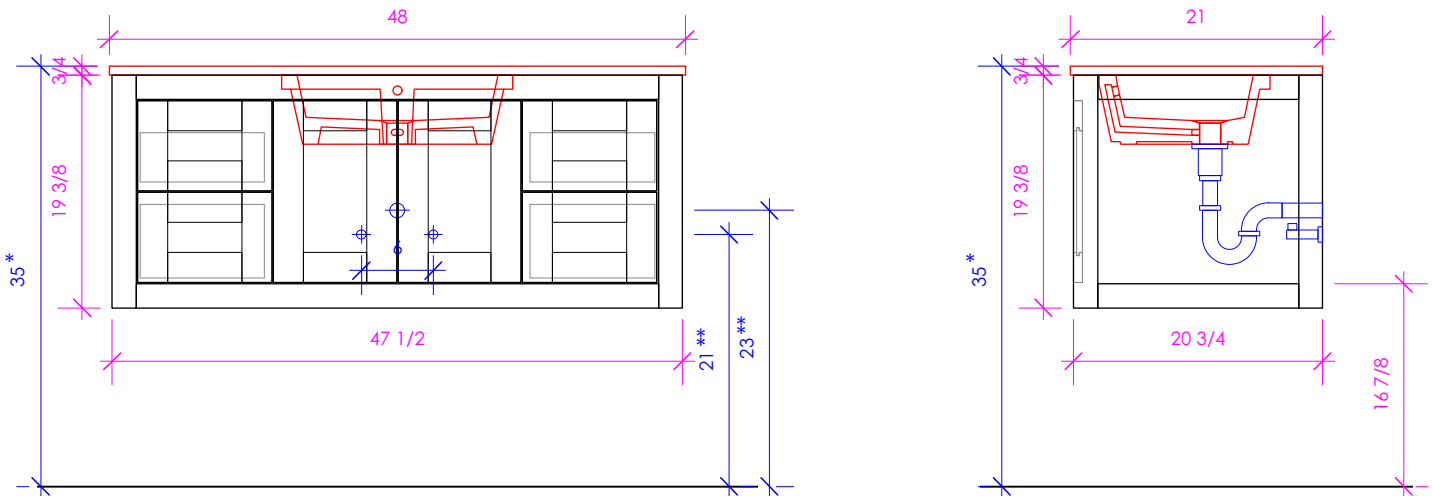

LACAVA

STILE

STL-W-48

* Recommended installation height
** Recommended plumbing location

FEATURES:

- WALL MOUNT VANITY
- TWO DOORS WITH SOFT-CLOSE HINGES
- FOUR DRAWERS WITH SELF-CLOSE GLIDES
- DRAWER BOXES STAINED TO REFLECT EXTERIOR FINISH
- SHAKER STYLE DETAILING
- DECORATIVE HARDWARE **K120 / K121** INCLUDED BUT NOT INSTALLED - CAN BE INSTALLED UPON REQUEST
- USED WITH **STL-48T** COUNTERTOP AND **5452UN** SINK (SOLD SEPARATELY)
- MOUNTING: FRENCH CLEAT (INCLUDED) (SEE FURNITURE MANUAL)
- PROUDLY HANDMADE IN THE USA
- MANUFACTURED WITH LOW VOC FINISHES AND WOOD FROM RENEWABLE FORESTS