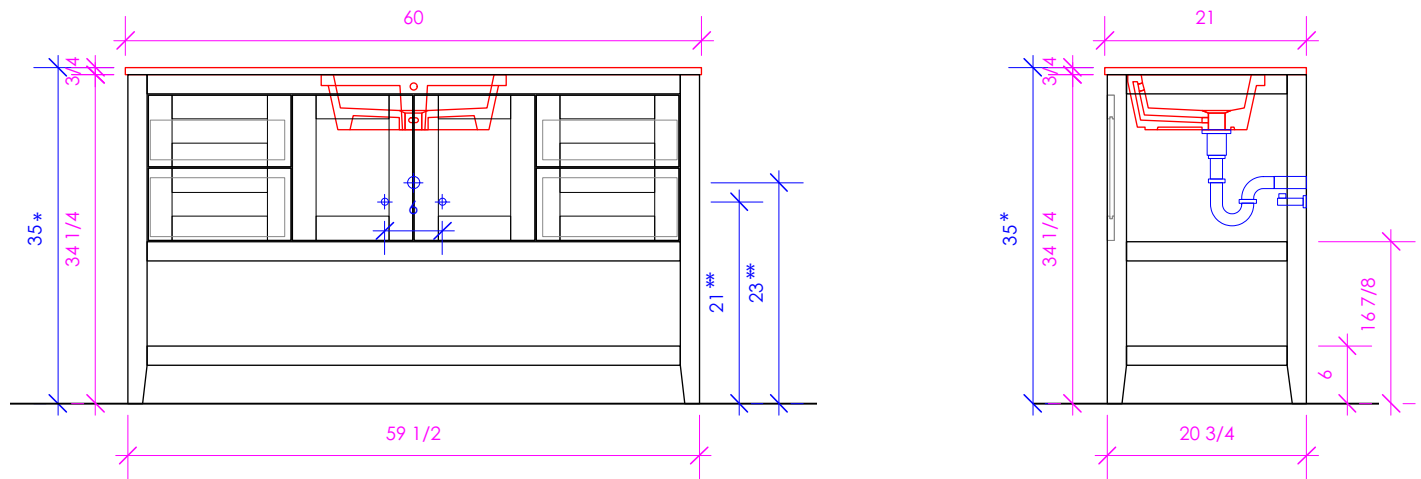

LACAVA

STILE

STL-F-60B

* Recommended installation height
** Recommended plumbing location

FEATURES:

- FLOOR STANDING VANITY
- TWO DOORS WITH SOFT-CLOSE HINGES
- FOUR DRAWERS WITH SELF-CLOSE GLIDES
- DRAWER BOXES STAINED TO REFLECT EXTERIOR FINISH
- SHAKER STYLE DETAILING
- OPEN SLATTED SHELF BELOW
- SOLID WOOD LEGS
- DECORATIVE HARDWARE **K120 / K121** INCLUDED BUT NOT INSTALLED - CAN BE INSTALLED UPON REQUEST
- USED WITH **STL-60BT** COUNTERTOP AND **5452UN** SINK (SOLD SEPARATELY)
- MOUNTING: FULL WOOD BACKING (SEE FURNITURE MANUAL)
- PROUDLY HANDMADE IN THE USA
- MANUFACTURED WITH LOW VOC FINISHES AND WOOD FROM RENEWABLE FORESTS

LACAVA reserves the right to revise any dimension or information on this sheet without notice. Dimensions are nominal and may vary within an industry accepted tolerance of 1/4". Cabinets with 'vanity top' sinks are made to the matching sink and dimensions may vary. LACAVA is not responsible for any cutouts, countertops, or furniture made without the actual product or template. Differences in color, grain, appearance, and texture are inherent in all natural woodwork and should be expected. Variances in these qualities are not deemed manufacturing defects and will not be accepted as valid reasons for return or exchanges. Plumbing specifications are only a guideline and may need alteration based on application.