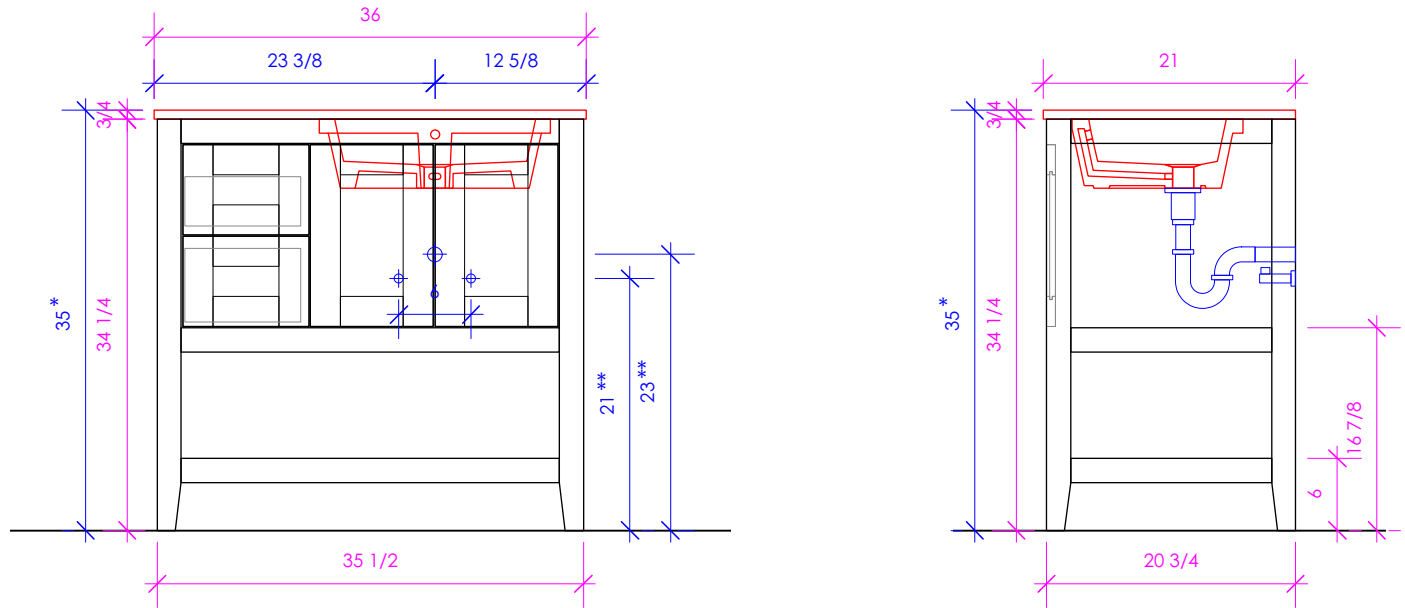

LACAVA

STILE

STL-F-36L

* Recommended installation height
** Recommended plumbing location

FEATURES:

- FLOOR STANDING VANITY
- TWO DOORS WITH SOFT-CLOSE HINGES
- TWO DRAWERS WITH SELF-CLOSE GLIDES
- DRAWER BOXES STAINED TO REFLECT EXTERIOR FINISH
- SHAKER STYLE DETAILING
- OPEN SLATTED SHELF BELOW
- SOLID WOOD LEGS
- DECORATIVE HARDWARE **K120 / K121** INCLUDED BUT NOT INSTALLED - CAN BE INSTALLED UPON REQUEST
- USED WITH **STL-36LT** COUNTERTOP AND **5452UN** SINK (SOLD SEPARATELY)
- MOUNTING: FULL WOOD BACKING (SEE FURNITURE MANUAL)
- PROUDLY HANDMADE IN THE USA
- MANUFACTURED WITH LOW VOC FINISHES AND WOOD FROM RENEWABLE FORESTS

6630 WEST WRIGHTWOOD
CHICAGO, IL 60707

PH: 773-637-9600
FAX: 773-637-9601

LACAVA.COM
INFO@LACAVA.COM

LACAVA

STILE

STL-F-36R

* Recommended installation height
** Recommended plumbing location

FEATURES: