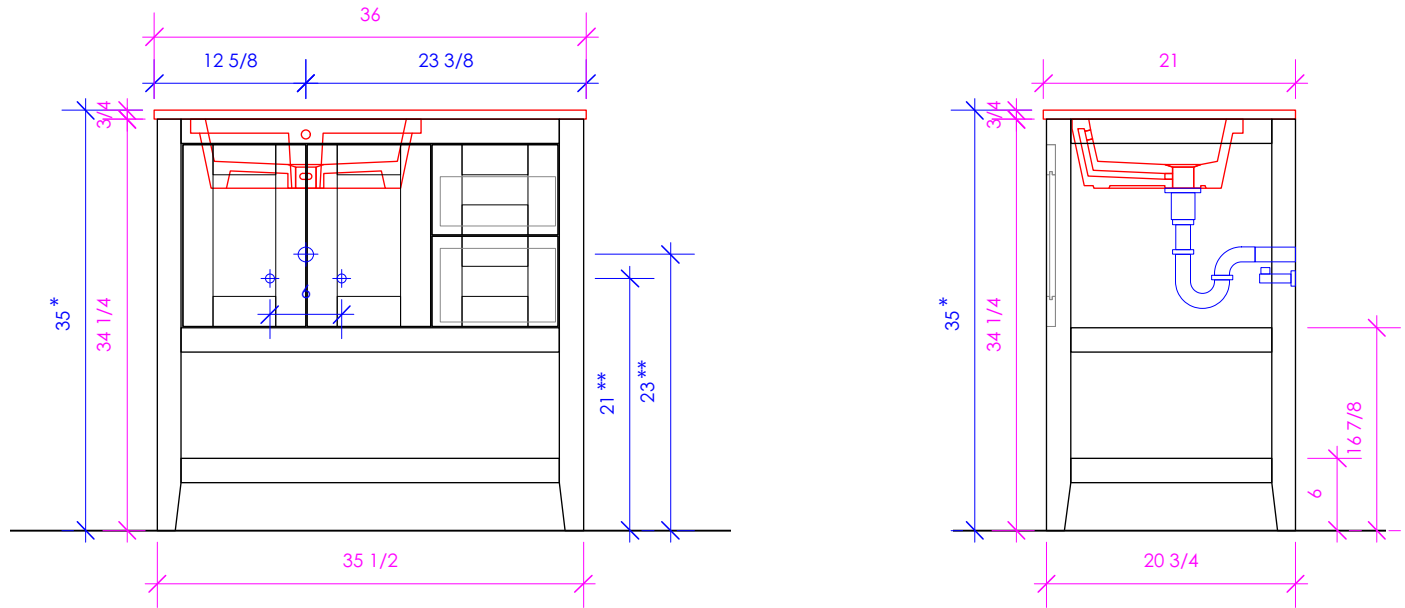

LACAVA

STILE

STL-F-36L

* Recommended installation height
** Recommended plumbing location

FEATURES:

- FLOOR STANDING VANITY
- TWO DOORS WITH SOFT-CLOSE HINGES
- TWO DRAWERS WITH SELF-CLOSE GLIDES
- DRAWER BOXES STAINED TO REFLECT EXTERIOR FINISH
- SHAKER STYLE DETAILING
- OPEN SLATTED SHELF BELOW
- SOLID WOOD LEGS
- DECORATIVE HARDWARE **K120 / K121** INCLUDED BUT NOT INSTALLED - CAN BE INSTALLED UPON REQUEST
- USED WITH **STL-36LT** COUNTERTOP AND **5452UN** SINK (SOLD SEPARATELY)
- MOUNTING: FULL WOOD BACKING (SEE FURNITURE MANUAL)
- PROUDLY HANDMADE IN THE USA
- MANUFACTURED WITH LOW VOC FINISHES AND WOOD FROM RENEWABLE FORESTS