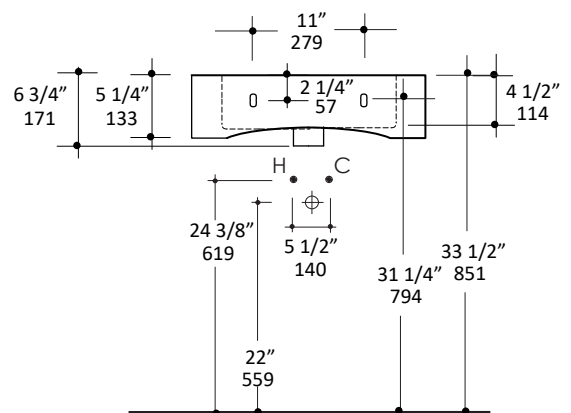

Specifications:

Installation:	Above-counter or wall-mount
Exterior Dimensions:	23 3/8" w x 18 3/4" d x 6 3/4" h
Material:	Porcelain
Weight:	44 lbs
Overflow:	Yes
Finishes:	001 - White
Faucet Holes:	01 - one centered hole 02 - two hole - center and right, 4" spread 03 - three hole, 8" spread
Cut-out Size:	10" x 8" (template available upon request)
Faucet Hole Size:	Ø 1 3/8"
Drain Hole Size:	Ø 1 3/4"

compliant when installed to specific requirements of this regulation

Recommended Items:

- Drain with overflow
 - 7100-17

LACAVA reserves the right to revise any dimension or information on this sheet without notice. Dimensions are nominal and may vary within an industry accepted tolerance of 1/4". Drawings provided herein are meant to give the user an idea of the product and are not made to scale.
Revised: 12/16/2024