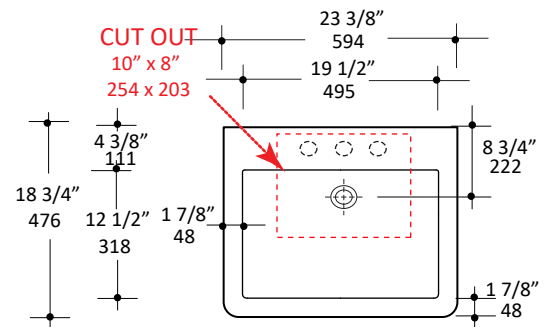

Features:

- Porcelain sink with an overflow
- Unglazed back
- Unfinished bottom
- Above-counter or wall-mount installation
- Wall-mounting bolts are included

Codes + Standards:

- Meets and exceeds applicable national codes and standards

compliant when installed to specific requirements of this regulation