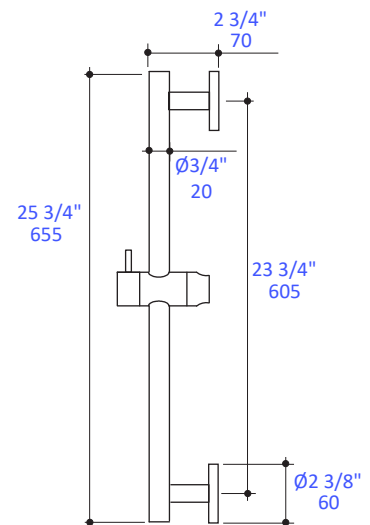

Features:

- Wall-mount round rail with hook for hand-held shower head
- Lever to adjust height and direction of hook
- Shower head and hand shower wall union sold separately

Finish Options:

- CR - polished chrome
- PS - polished brass
- 51 - brushed brass
- PB - polished bronze
- BB - brushed bronze
- PN - polished nickel
- NI - brushed nickel
- BG - brushed gold
- BK - black chrome
- GM - gun metal
- TN - titanium
- 44 - matte black

Recommended Accessories:

- Item #406: Hand-held shower head with 59" flexible hose
- Item #1573A: Hand shower wall union

LACAVA reserves the right to revise any dimension or information on this sheet without notice. Dimensions are nominal and may vary within an industry accepted tolerance of 1/4". Drawings provided herein are meant to give the user an idea of the product and are not made to scale. Location of plumbing is meant for reference, your specific application may vary.