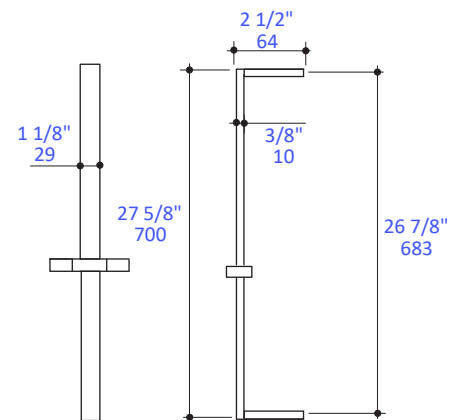

Features:

- Wall-mount rectangular rail with hook for hand-held shower head
- Knob to adjust height and direction of hook
- Shower head and hand shower wall union sold separately

Finish Options:

- CR - polished chrome
- PS - polished brass
- 51 - brushed brass
- PB - polished bronze
- BB - brushed bronze
- PN - polished nickel
- NI - brushed nickel
- BG - brushed gold
- BK - black chrome
- GM - gun metal
- TN - titanium
- 44 - matte black

Recommended Accessories:

- Item #W1460: Hand-held shower head with 59" flexible hose
- Item #1473A: Hand shower wall union

LACAVA reserves the right to revise any dimension or information on this sheet without notice. Dimensions are nominal and may vary within an industry accepted tolerance of 1/4". Drawings provided herein are meant to give the user an idea of the product and are not made to scale. Location of plumbing is meant for reference, your specific application may vary.