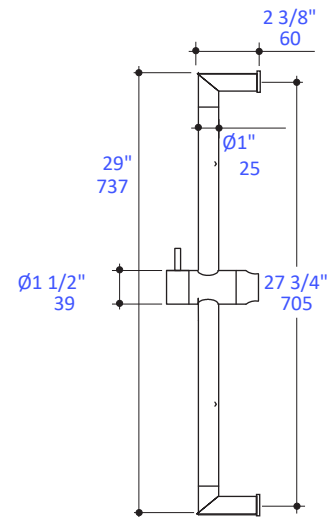

Features:

- Wall-mount round rail with hook for hand-held shower head
- Lever to adjust height and direction of hook
- Shower head and hand shower wall union sold separately

Finish Options:

- CR - Polished Chrome

Recommended Accessories:

- Item #0460: Hand-held shower head and 59" flexible hose
- Item #1573A: Hand shower wall union

LACAVA reserves the right to revise any dimension or information on this sheet without notice. Dimensions are nominal and may vary within an industry accepted tolerance of 1/4". Drawings provided herein are meant to give the user an idea of the product and are not made to scale. Location of plumbing is meant for reference, your specific application may vary.
Revised: 3/30/2026