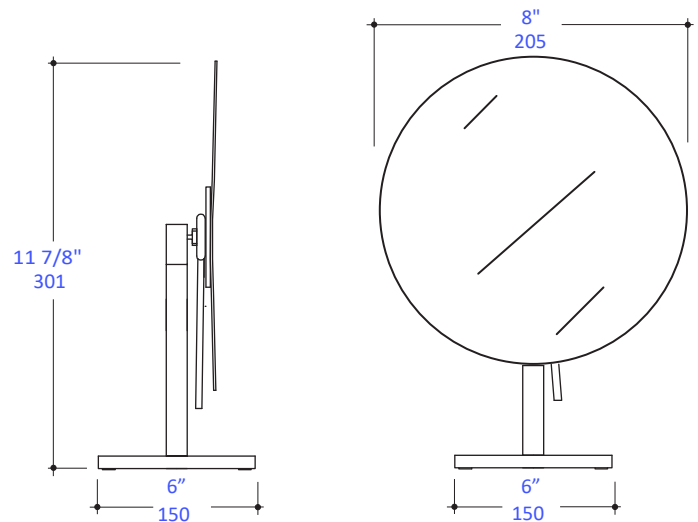

### Features:

---

- Free-standing adjustable magnifying mirror
- 3x magnification

### Finish Options:

---

- CR - Polished Chrome

LACAVA reserves the right to revise any dimension or information on this sheet without notice. Dimensions are nominal and may vary within an industry accepted tolerance of 1/4". Drawings provided herein are meant to give the user an idea of the product and are not made to scale. Location of plumbing is meant for reference, your specific application may vary.