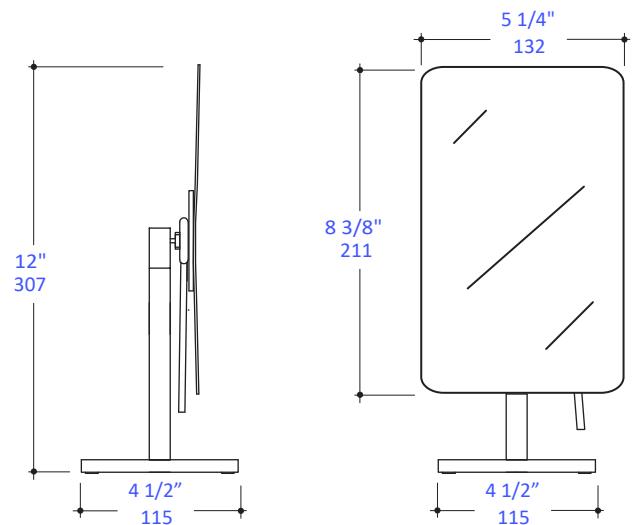

Features:

- Free-standing adjustable magnifying mirror
- 3x magnification

Finish Options:

- CR - Polished Chrome

LACAVA reserves the right to revise any dimension or information on this sheet without notice. Dimensions are nominal and may vary within an industry accepted tolerance of 1/4". Drawings provided herein are meant to give the user an idea of the product and are not made to scale. Location of plumbing is meant for reference, your specific application may vary.