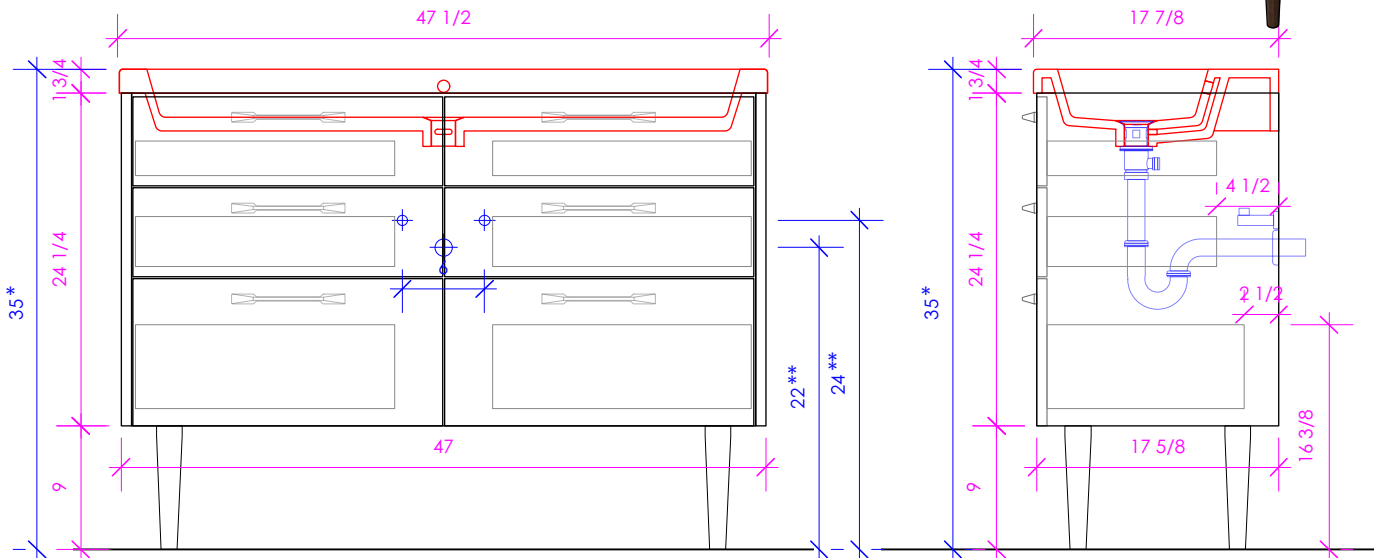

LACAVA

SOFI

SOF-F-48S

SHOWN WITH 5215 SINK

* Recommended installation height
** Recommended plumbing location

FEATURES:

- FLOOR STANDING VANITY
- SIX DRAWERS WITH SELF-CLOSE GLIDES
- DRAWER BOXES STAINED TO REFLECT EXTERIOR FINISH
- FOUR SOLID WOOD LEGS
- USED WITH 5215 SINK (SOLD SEPARATELY)
- DECORATIVE HARDWARE K160 INCLUDED BUT NOT INSTALLED - CAN BE INSTALLED UPON REQUEST
- ****SPECIFY K160 FINISH WHEN PLACING ORDER****
- BRUSHED NICKEL, POLISHED CHROME, MATTE BLACK, SATIN BRASS**
- MOUNTING: WOOD SPANS ACROSS THE BACK (SEE FURNITURE MANUAL)
- PROUDLY HANDMADE IN THE USA
- MANUFACTURED WITH LOW VOC FINISHES AND WOOD FROM RENEWABLE FORESTS

LACAVA reserves the right to revise any dimension or information on this sheet without notice. Dimensions are nominal and may vary within an industry accepted tolerance of 1/4". Cabinets with 'vanity top' sinks are made to the matching sink and dimensions may vary. LACAVA is not responsible for any cutouts, countertops, or furniture made without the actual product or template. Differences in color, grain, appearance, and texture are inherent in all natural woodwork and should be expected. Variances in these qualities are not deemed manufacturing defects and will not be accepted as valid reasons for return or exchanges. Plumbing specifications are only a guideline and may need alteration based on application.