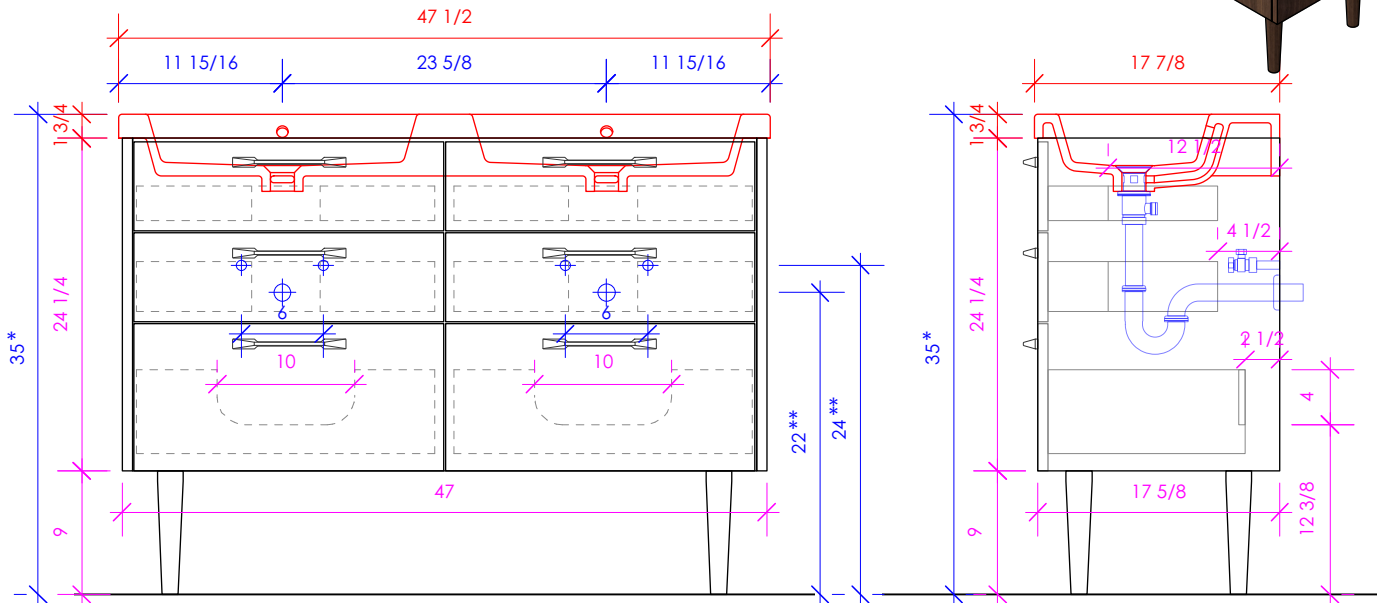

## SOFI

SOF-F-48D

SHOWN WITH 5214 SINK

\* Recommended installation height  
\*\* Recommended plumbing location