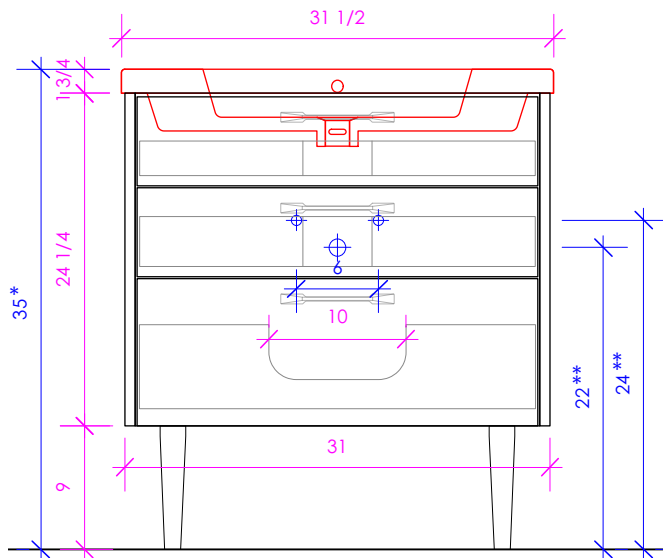

LACAVA

SOFI

SOF-F-32

SHOWN WITH 5212 SINK

* Recommended installation height
** Recommended plumbing location

FEATURES:

- FLOOR STANDING VANITY
- THREE DRAWERS WITH SELF-CLOSE GLIDES
- DRAWER BOXES STAINED TO REFLECT EXTERIOR FINISH
- FOUR SOLID WOOD LEGS
- USED WITH 5212 SINK (SOLD SEPARATELY)
- DECORATIVE HARDWARE K160 INCLUDED BUT NOT INSTALLED - CAN BE INSTALLED UPON REQUEST
- ****SPECIFY K160 FINISH WHEN PLACING ORDER****
- BRUSHED NICKEL, POLISHED CHROME, MATTE BLACK, SATIN BRASS**
- MOUNTING: WOOD SPANS ACROSS THE BACK (SEE FURNITURE MANUAL)
- PROUDLY HANDMADE IN THE USA
- MANUFACTURED WITH LOW VOC FINISHES AND WOOD FROM RENEWABLE FORESTS

LACAVA reserves the right to revise any dimension or information on this sheet without notice. Dimensions are nominal and may vary within an industry accepted tolerance of 1/4". Cabinets with 'vanity top' sinks are made to the matching sink and dimensions may vary. LACAVA is not responsible for any cutouts, countertops, or furniture made without the actual product or template. Differences in color, grain, appearance, and texture are inherent in all natural woodwork and should be expected. Variances in these qualities are not deemed manufacturing defects and will not be accepted as valid reasons for return or exchanges. Plumbing specifications are only a guideline and may need alteration based on application.