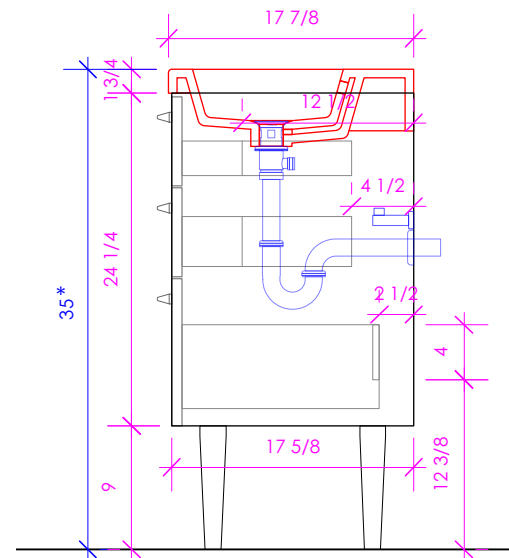

LACAVA

SOFI

SOF-F-32

SHOWN WITH 5212 SINK

* Recommended installation height
** Recommended plumbing location

FEATURES:

- FLOOR STANDING VANITY
- THREE DRAWERS WITH SELF-CLOSE GLIDES
- DRAWER BOXES STAINED TO REFLECT EXTERIOR FINISH
- FOUR SOLID WOOD LEGS
- USED WITH 5212 SINK (SOLD SEPARATELY)
- DECORATIVE HARDWARE K160 INCLUDED BUT NOT INSTALLED - CAN BE INSTALLED UPON REQUEST
- ****SPECIFY K160 FINISH WHEN PLACING ORDER****
- BRUSHED NICKEL, POLISHED CHROME, MATTE BLACK, SATIN BRASS**
- MOUNTING: WOOD SPANS ACROSS THE BACK (SEE FURNITURE MANUAL)
- PROUDLY HANDMADE IN THE USA
- MANUFACTURED WITH LOW VOC FINISHES AND WOOD FROM RENEWABLE FORESTS

LACAVA reserves the right to revise any dimension or information on this sheet without notice. Dimensions are nominal and may vary within an industry accepted tolerance of 1/4". Cabinets with 'vanity top' sinks are made to the matching sink and dimensions may vary. LACAVA is not responsible for any cutouts, countertops, or furniture made without the actual product or template. Differences in color, grain, appearance, and texture are inherent in all natural woodwork and should be expected. Variances in these qualities are not deemed manufacturing defects and will not be accepted as valid reasons for return or exchanges. Plumbing specifications are only a guideline and may need alteration based on application.