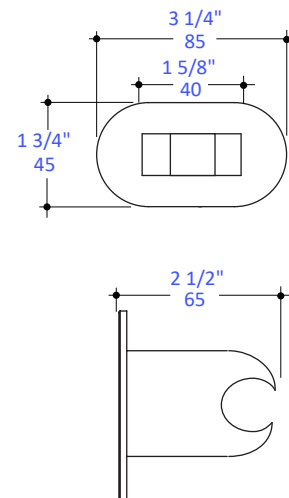

Features:

- Hook for hand-held shower head
- Brass construction
- Shower head and hand shower wall union sold separately

Finish Options:

- CR - Polished Chrome

Recommended Accessories:

- Item #2861: Hand-held shower head with 59" flexible hose
- Item #2063: Hand shower wall union

LACAVA reserves the right to revise any dimension or information on this sheet without notice. Dimensions are nominal and may vary within an industry accepted tolerance of 1/4". Drawings provided herein are meant to give the user an idea of the product and are not made to scale. Location of plumbing is meant for reference, your specific application may vary.
Revised: 3/30/2026