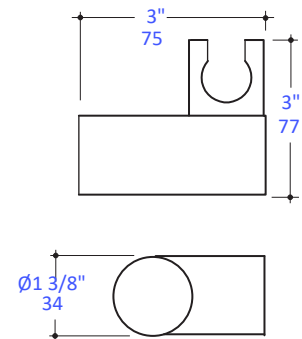

Features:

- Tilting hook for hand-held shower head
- Brass construction
- Shower head and intake sold separately

Finish Options:

- CR - Polished Chrome
- PN - Polished Nickel
- NI - Brushed Nickel
- BG - Brushed Gold
- 44 - Matte Black

Recommended Accessories:

- Item #1560: Hand-held shower head with 59" flexible hose
- Item #1573A: Hand shower wall union

LACAVA reserves the right to revise any dimension or information on this sheet without notice. Dimensions are nominal and may vary within an industry accepted tolerance of 1/4". Drawings provided herein are meant to give the user an idea of the product and are not made to scale. Location of plumbing is meant for reference, your specific application may vary.
Revised: 3/30/2026