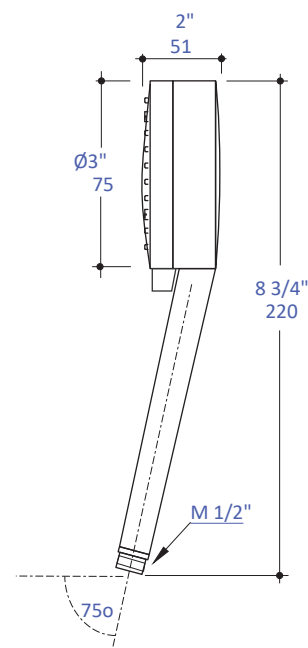

Features:

- Hand-held round shower head with three function variable spray
- Includes 59" flexible hose
- Hook and hand shower wall union sold separately
- Easy-clean nozzles
- Outfitted with a 1.75GPM flow regulator, with backflow prevention, Max. flow rate: 1.8GPM

Finish Options:

- CR-Polished Chrome

Codes + Standards:

- Meets and exceeds applicable national codes
- Meets Cal-green requirement
- Complies with CEC standard

Recommended Accessories:

- Item # 0170: Wall-mount rail with hook for hand-held shower head
- Item #1573A: Hand shower wall union

LACAVA reserves the right to revise any dimension or information on this sheet without notice. Dimensions are nominal and may vary within an industry accepted tolerance of 1/4". Drawings provided herein are meant to give the user an idea of the product and are not made to scale. Location of plumbing is meant for reference, your specific application may vary.

Revised: 3/30/2026