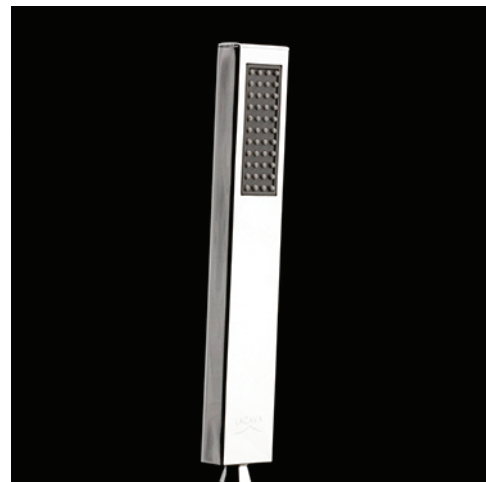

Features:

- Hand-held shower head with fixed jet
- Includes 59" flexible hose
- Hook and wall shower wall union sold separately
- Outfitted with a 1.75GPM flow regulator, with backflow prevention, Max. flow rate: 1.8GPM

Finish Options:

- CR-Polished Chrome
- NI-Brushed Nickel
- 44-Matte Black

Codes + Standards:

- Meets and exceeds applicable national codes
- Meets Cal-green requirement
- Complies with CEC standard

Recommended Accessories:

- Item # W1470: Wall-mount rail with hook for hand-held shower head
- Item #W1473: Hand shower wall union

LACAVA reserves the right to revise any dimension or information on this sheet without notice. Dimensions are nominal and may vary within an industry accepted tolerance of 1/4". Drawings provided herein are meant to give the user an idea of the product and are not made to scale. Location of plumbing is meant for reference, your specific application may vary.