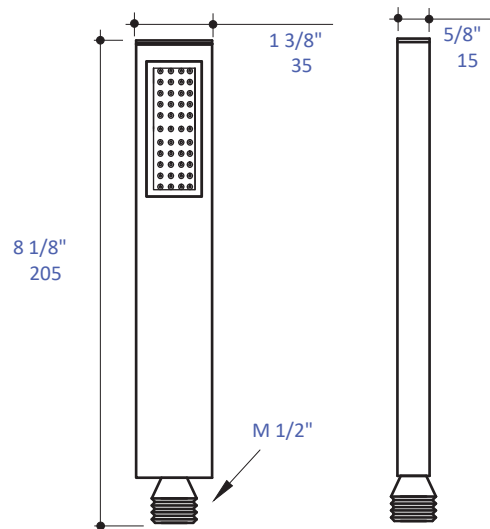

Features:

- Hand-held shower head with fixed jet
- Includes 59" flexible hose
- Hook and wall shower wall union sold separately
- Outfitted with a 1.75GPM flow regulator, with backflow prevention, Max. flow rate: 1.8GPM

Finish Options:

- CR-Polished Chrome
- NI-Brushed Nickel
- 44-Matte Black

Codes + Standards:

- Meets and exceeds applicable national codes
- Meets Cal-green requirement
- Complies with CEC standard

Recommended Accessories:

- Item # W1470: Wall-mount rail with hook for hand-held shower head
- Item #W1473: Hand shower wall union

LACAVA reserves the right to revise any dimension or information on this sheet without notice. Dimensions are nominal and may vary within an industry accepted tolerance of 1/4". Drawings provided herein are meant to give the user an idea of the product and are not made to scale. Location of plumbing is meant for reference, your specific application may vary.

Revised: 3/30/2026