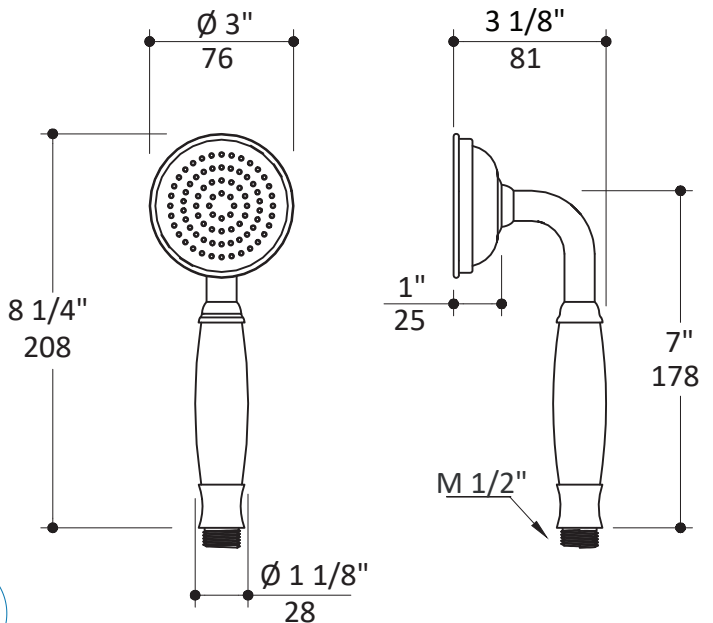

Features:

- Hand-held round shower head
- Includes 59" flexible hose
- Rain Jet
- Hook and hand shower wall union sold separately
- Easy-clean nozzles

Finish Options:

- CR - polished chrome
- PS - polished brass
- 51 - brushed brass
- PB - polished bronze
- BB - brushed bronze
- PN - polished nickel
- NI - brushed nickel
- BG - brushed gold
- BK - black chrome
- GM - gun metal
- TN - titanium
- 44 - matte black

Codes + Standards:

- Meets and exceeds applicable national codes
- Meets Cal-green requirement
- Complies with CEC standard

Recommended Accessories:

- Wall union with hook: #SUK0363
- Shower rail: #SR0375
- Wall union: #SU0373

LACAVA reserves the right to revise any dimension or information on this sheet without notice. Dimensions are nominal and may vary within an industry accepted tolerance of 1/4". Drawings provided herein are meant to give the user an idea of the product and are not made to scale. Location of plumbing is meant for reference, your specific application may vary.