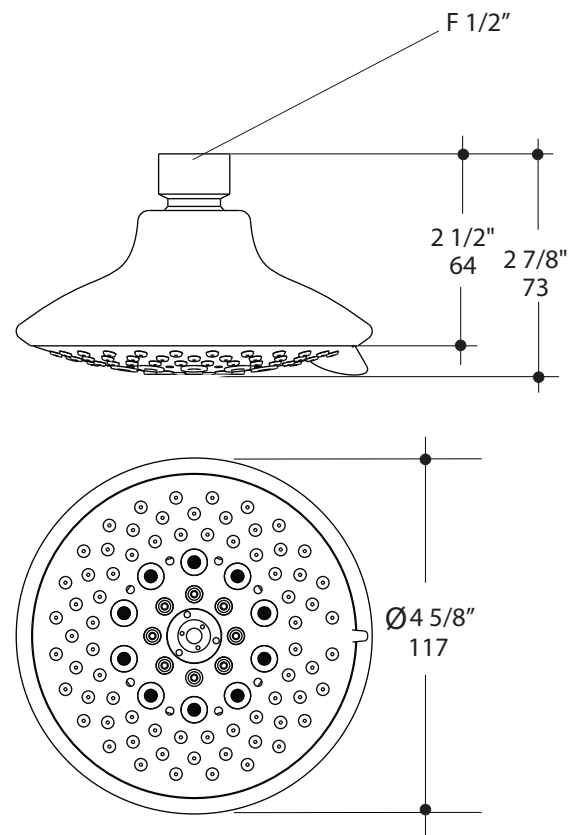

Finish Options:

- CR - Polished Chrome
- PN - Polished Nickel
- NI - Brushed Nickel
- BG - Brushed Gold
- 44 - Matte Black