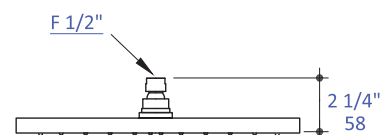

Codes + Standards:

- Meets and exceeds applicable national codes
- Meets Cal-green requirement
- Complies with CEC standard