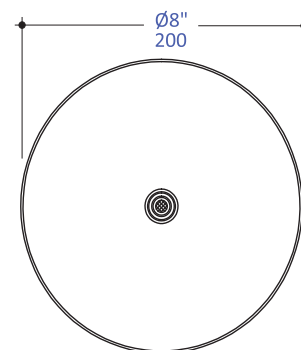

Recommended Accessories:

- Item #0171: Wall-mount round shower arm with flange
- Item #0169: Ceiling-mount round shower arm with flange
- Item #15PB1.L.R: Built-in single-lever mixer with lever handle and escutcheon

LACAVA reserves the right to revise any dimension or information on this sheet without notice. Dimensions are nominal and may vary within an industry accepted tolerance of 1/4". Drawings provided herein are meant to give the user an idea of the product and are not made to scale. Location of plumbing is meant for reference, your specific application may vary.

Revised: 3/25/2026