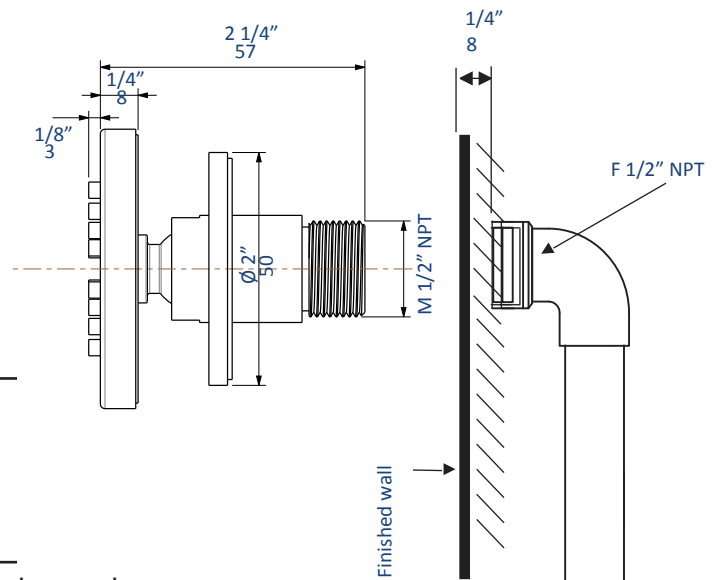

Features:

- Wall-mounted round body spray with escutcheon
- Fixed jet
- Weight: 1.1 lbs
- Flow rate 1.7 GPM at 43.5 psi

Finish Options:

- CR - polished chrome
- PS - polished brass
- 51 - brushed brass
- PB - polished bronze
- BB - brushed bronze
- PN - polished nickel
- NI - brushed nickel
- BG - brushed gold
- BK - black chrome
- GM - gun metal
- TN - titanium
- 44 - matte black

Codes + Standards:

- Meets and exceeds applicable national codes

Recommend Accessories:

- Item #12340L: Built-in single-lever mixer with round escutcheon

LACAVA reserves the right to revise any dimension or information on this sheet without notice. Dimensions are nominal and may vary within an industry accepted tolerance of 1/4\". Drawings provided herein are meant to give the user an idea of the product and are not made to scale. Location of plumbing is meant for reference, your specific application may vary.