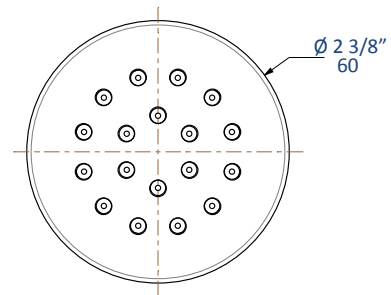

Features:

- Wall-mounted round body spray with escutcheon
- Fixed jet
- Weight: 1.1 lbs
- Flow rate 1.7 GPM at 43.5 psi

Finish Options:

- CR - polished chrome
- PS - polished brass
- 51 - brushed brass
- PB - polished bronze
- BB - brushed bronze
- PN - polished nickel
- NI - brushed nickel
- BG - brushed gold
- BK - black chrome
- GM - gun metal
- TN - titanium
- 44 - matte black

Codes + Standards:

- Meets and exceeds applicable national codes

Recommend Accessories:

- Item #12340L: Built-in single-lever mixer with round escutcheon

LACAVA reserves the right to revise any dimension or information on this sheet without notice. Dimensions are nominal and may vary within an industry accepted tolerance of 1/4\". Drawings provided herein are meant to give the user an idea of the product and are not made to scale. Location of plumbing is meant for reference, your specific application may vary.