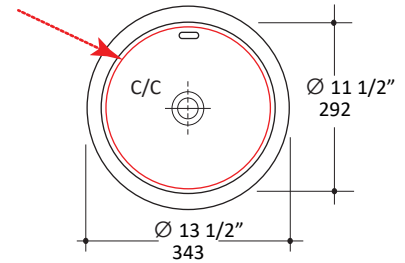

Specifications:

Installation:	Undercounter
Interior Dimensions:	Ø 11 1/2" x 5 1/2"h
Exterior Dimensions:	Ø 13 1/2" x 7 1/4"h
Material:	Porcelain
Weight:	9 lbs
Overflow:	Yes
Finishes:	001 - White
Faucet Holes:	N/A
Cut-out Size:	Ø 11" (template available upon request)
Drain Hole Size:	Ø 1 3/4"

CUT OUT
Ø 11"
279

Recommended Items:

- European drain with overflow
 - 7100-13OF
 - 7100-16OF